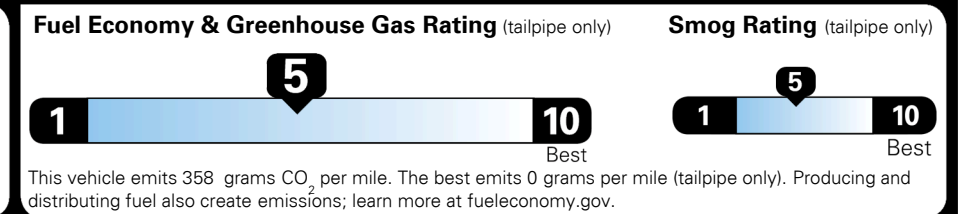

EPA DOT Fuel Economy and Environment

Gasoline Vehicle

Fuel Economy
25 MPG combined city/hwy
22 MPG city
29 MPG highway
4.0 gallons per 100 miles
SMALL SUVs range from 18 to 37 MPG. The best vehicle rates 136 MPGe.

You spend $750 more in fuel costs over 5 years compared to the average new vehicle.

Annual fuel cost $1,550