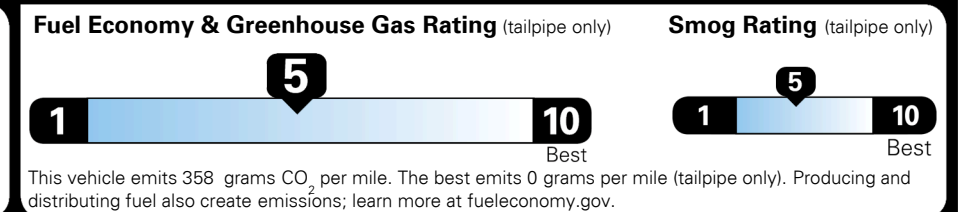

MANUFACTURER'S SUGGESTED RETAIL PRICE ▶

ADDITIONAL INSTALLED EQUIPMENT:
(In addition to or in place of standard features)

- Black Cherry Paint $395.00
- EX Sport Appearance Package $990.00
  - Black Chrome Wheels
  - LED Fog Lights
  - Unique Gloss Black Front Grill
  - Steering Wheel Paddle Shifters
  - Cool Gray Leather Interior Trim
  - Satin Side Sill Trim
  - Satin Window Trim
  - D-Shaped Steering Wheel
  - Metal Sport Pedals
  - Metal Door Scuff Plate
  - Front and Rear Silver Skid Plates
  - LED Tail Lights
- Carpeted Floor Mats $135.00
- Auto-Dimming Mirror w/HomeLink™ & Compass $350.00

MSRP INCLUDING OPTIONS $ 28,270.00

INLAND FREIGHT AND HANDLING $ 990.00

TOTAL MANUFACTURER'S SUGGESTED RETAIL PRICE ▶ $ 29,260.00

$ 26,400.00

EPA DOT Fuel Economy and Environment

Gasoline Vehicle

Fuel Economy

25 MPG
combined city/hwy

22 MPG
city

29 MPG
highway

4.0 gallons per 100 miles

SMALL SUVs range from 18 to 37 MPG. The best vehicle rates 136 MPGe.

You spend $500 more in fuel costs over 5 years
compared to the average new vehicle.

Annual fuel cost $1,450

Actual results will vary for many reasons, including driving conditions and how you drive and maintain your vehicle. The average new vehicle gets 27 MPG and costs $6,750 to fuel over 5 years. Cost estimates are based on 15,000 miles per year at $ 2.40 per gallon. MPGe is miles per gasoline gallon equivalent. Vehicle emissions are a significant cause of climate change and smog.

fueleconomy.gov

Calculate personalized estimates and compare vehicles

GOVERNMENT 5-STAR SAFETY RATINGS

Overall Vehicle Score ★ ★ ★ ★ ★

Based on the combined rating of frontal, side and rollover. Should ONLY be compared to other vehicles of similar size and weight.

Frontal	Driver	★ ★ ★ ★ ★
Crash	Passenger	★ ★ ★ ★ ★
Side	Front seat	★ ★ ★ ★ ★
Crash	Rear seat	★ ★ ★ ★ ★
Rollover		★ ★ ★ ★ ★

Star ratings based on the risk of injury in a frontal impact. Should ONLY be compared to other vehicles of similar size and weight.

Star ratings based on the risk of injury in a side impact.

Star ratings based on the risk of rollover in a single-vehicle crash.

Star ratings range from 1 to 5 stars (★★★★★) with 5 being the highest. Source: National Highway Traffic Safety Administration (NHTSA). www.safercar.gov or 1-888-327-4236

Manufacturer's suggested retail price includes Manufacturer's recommended pre-delivery service. License and title fees, state and local taxes and other dealer installed options and accessories are not included in the manufacturer's suggested retail price.

PARTS CONTENT INFORMATION

FOR VEHICLES IN THIS CAR LINE U.S./CANADIAN PARTS CONTENT: 0 %

MAJOR SOURCES OF FOREIGN PARTS: KOREA: 93%

NOTE: PARTS CONTENT DOES NOT INCLUDE FINAL ASSEMBLY, DISTRIBUTION, OR OTHER NON-PARTS COSTS.

FOR THIS VEHICLE FINAL ASSEMBLY POINT: GWANGJU, KOREA

COUNTRY OF ORIGIN ENGINE: KOREA

TRANSMISSION: KOREA

TOTAL ADDITIONAL WEIGHT: 7.8