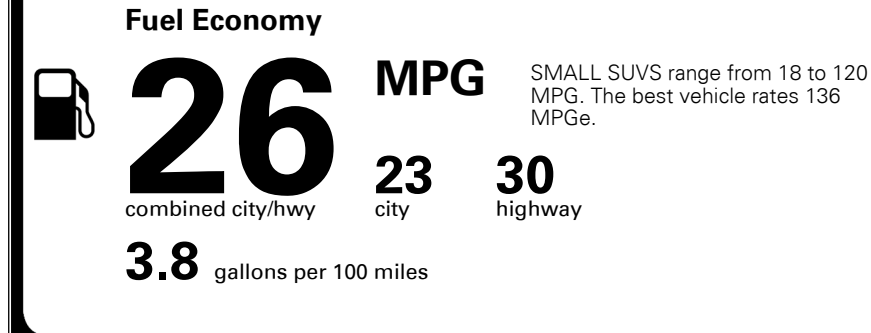

EXTERIOR
17" Alloy Wheels
Auto-On/Off Projector Headlights
LED Daytime Running Lights
Rear Privacy Glass
Rear Spoiler

WARRANTY
10 Year/100,000 Mile Limited Powertrain Warranty
5 Year/60,000 Mile Limited Basic Warranty
5 Year/60,000 Mile Roadside Assistance
*Ask dealer for details

MANUFACTURER'S SUGGESTED RETAIL PRICE ▶

COMPARE EX FWD FEATURES
Added to/in place of standard LX FWD features
- 18" Alloy Wheels
- Blind-Spot Collision Warning (BCW)
- Rear Cross-Traffic Collision Warning (RCCW)
- Smart (Hands-free) Power Liftgate
- Smart Key & Push Button Start
- Sofino Premium Leatherette Seat Trim
- Power Adj. Driver's Seat w/ Power Lumbar
- Heated Front Seats and Outside Mirrors
- Dual-Zone Auto Climate Control
- Power Fold Outside Mirrors w/Turn Signals

ADDITIONAL INSTALLED EQUIPMENT:
(In addition to or in place of standard features)
Carpeted Floor Mats
Cargo Cover

MSRP INCLUDING OPTIONS

INLAND FREIGHT AND HANDLING

TOTAL MANUFACTURER'S SUGGESTED RETAIL PRICE ▶

$ 27,190.00

Included
Included
Included
Included
Included
Included
Included
Included
Included
Included
Included

$135.00
$150.00

$ 27,475.00

$ 1,045.00

$ 28,520.00

EPA DOT Fuel Economy and Environment

Gasoline Vehicle