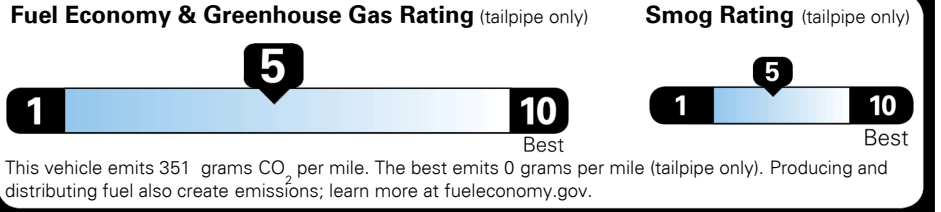

You spend $250 more in fuel costs over 5 years
compared to the average new vehicle.

Annual fuel cost $1,550