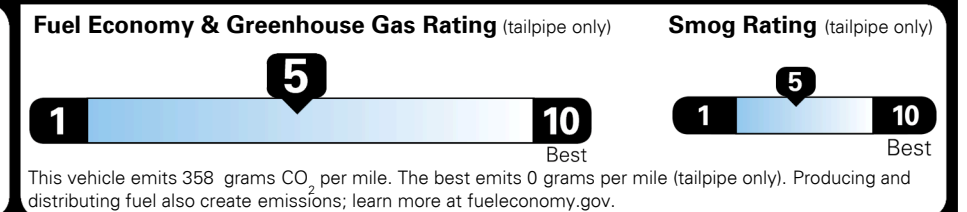

EPA DOT Fuel Economy and Environment

Gasoline Vehicle

Fuel Economy

25 MPG
combined city/hwy

22 MPG
city

29 MPG
highway

4.0 gallons per 100 miles

SMALL SUVs range from 18 to 37 MPG. The best vehicle rates 136 MPGe.

You spend $750 more in fuel costs over 5 years
compared to the average new vehicle.

Annual fuel cost $1,550