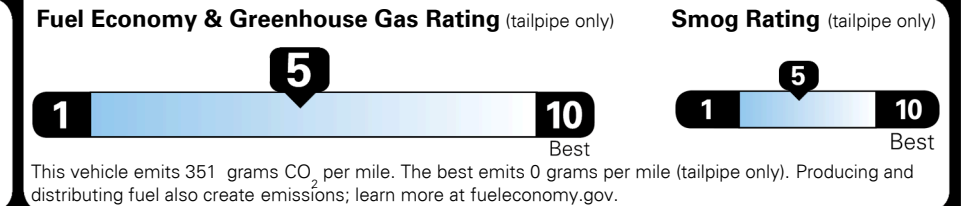

Actual results will vary for many reasons, including driving conditions and how you drive and maintain your vehicle. The average new vehicle gets 27 MPG and costs $7,500 to fuel over 5 years. Cost estimates are based on 15,000 miles per year at $ 2.70 per gallon. MPGe is miles per gasoline gallon equivalent. Vehicle emissions are a significant cause of climate change and smog.

fueleconomy.gov

Calculate personalized estimates and compare vehicles

GOVERNMENT 5-STAR SAFETY RATINGS

Overall Vehicle Score ★ ★ ★ ★ ★

Based on the combined rating of frontal, side and rollover. Should ONLY be compared to other vehicles of similar size and weight.

Frontal Driver ★ ★ ★ ★ ★

Crash Passenger ★ ★ ★ ★ ★

Based on the risk of injury in a frontal impact. Should ONLY be compared to other vehicles of similar size and weight.

Side Front seat ★ ★ ★ ★ ★

Crash Rear seat ★ ★ ★ ★ ★

Star ratings based on the risk of injury in a side impact.

Rollover ★ ★ ★ ★ ★

Star ratings based on the risk of rollover in a single-vehicle crash.

Star ratings range from 1 to 5 stars (★★★★★) with 5 being the highest.

Source: National Highway Traffic Safety Administration (NHTSA).

www.safercar.gov or 1-888-327-4236

Manufacturer's suggested retail price includes Manufacturer's recommended pre-delivery service. License and title fees, state and local taxes and other dealer installed options and accessories are not included in the manufacturer's suggested retail price.

PARTS CONTENT INFORMATION

FOR VEHICLES IN THIS CAR LINE U.S./CANADIAN PARTS CONTENT: 1 %

MAJOR SOURCES OF FOREIGN PARTS:
OTHER: 8%
KOREA: 91%

NOTE: PARTS CONTENT DOES NOT INCLUDE FINAL ASSEMBLY, DISTRIBUTION, OR OTHER NON-PARTS COSTS.

FOR THIS VEHICLE FINAL ASSEMBLY POINT: GWANGJU, KOREA

COUNTRY OF ORIGIN

ENGINE: KOREA

TRANSMISSION: KOREA