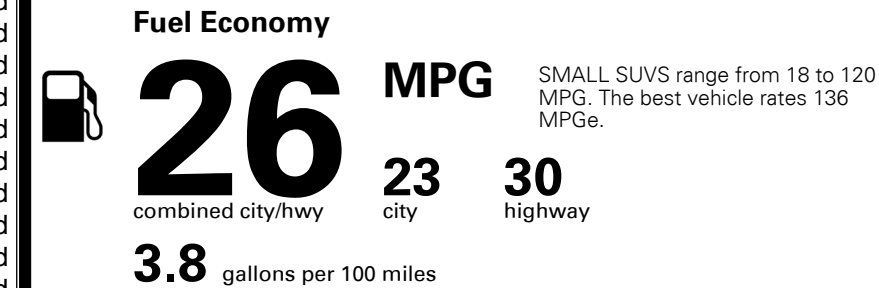

EXTERIOR

17" Alloy Wheels
Auto-On/Off Projector Headlights
LED Daytime Running Lights
Rear Privacy Glass
Rear Spoiler

WARRANTY

10 Year/100,000 Mile Limited Powertrain Warranty
5 Year/60,000 Mile Limited Basic Warranty
5 Year/60,000 Mile Roadside Assistance
*Ask dealer for details

MANUFACTURER'S SUGGESTED RETAIL PRICE ▶

$ 27,190.00

COMPARE EX FWD FEATURES

Added to/in place of standard LX FWD features

- 18" Alloy Wheels
- Blind-Spot Collision Warning (BCW)
- Rear Cross-Traffic Collision Warning (RCCW)
- Smart (Hands-free) Power Liftgate
- Smart Key & Push Button Start
- Sofino Premium Leatherette Seat Trim
- Power Adj. Driver's Seat w/ Power Lumbar
- Heated Front Seats and Outside Mirrors
- Dual-Zone Auto Climate Control
- Power Fold Outside Mirrors w/Turn Signals

Included
Included
Included
Included
Included
Included
Included
Included
Included
Included

ADDITIONAL INSTALLED EQUIPMENT:

(In addition to or in place of standard features)
Carpeted Floor Mats
Cargo Tray

$135.00
$80.00

MSRP INCLUDING OPTIONS

$ 27,405.00

INLAND FREIGHT AND HANDLING

$ 1,045.00

TOTAL MANUFACTURER'S SUGGESTED RETAIL PRICE ▶

$ 28,450.00

TOTAL ADDITIONAL WEIGHT: 10.7

EPA DOT Fuel Economy and Environment

Gasoline Vehicle

You spend $250 more in fuel costs over 5 years
compared to the average new vehicle.

Annual fuel cost $1,550