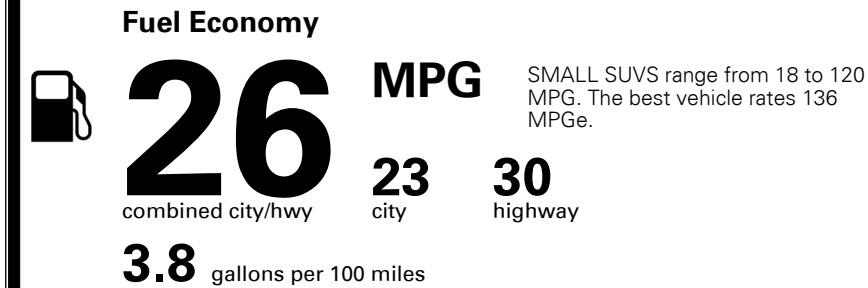

\$4,500.00

\$95.00
 \$135.00
 \$80.00

\$ 32,000.00

\$ 1,045.00

\$ 33,045.00

EPA DOT Fuel Economy and Environment

Gasoline Vehicle

You spend \$250 more in fuel costs over 5 years
 compared to the average new vehicle.