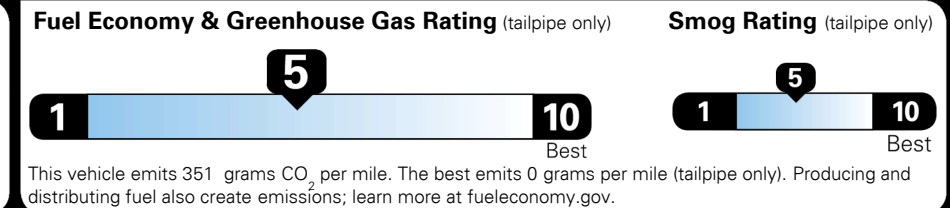

You spend $250 more in fuel costs over 5 years
compared to the average new vehicle.

Annual fuel cost $1,550

Actual results will vary for many reasons, including driving conditions and how you drive and maintain your vehicle. The average new vehicle gets 27 MPG and costs $7,500 to fuel over 5 years. Cost estimates are based on 15,000 miles per year at $ 2.70 per gallon. MPGe is miles per gasoline gallon equivalent. Vehicle emissions are a significant cause of climate change and smog.

fueleconomy.gov

Calculate personalized estimates and compare vehicles

GOVERNMENT 5-STAR SAFETY RATINGS

Overall Vehicle Score ★★★★★

Based on the combined rating of frontal, side and rollover. Should ONLY be compared to other vehicles of similar size and weight.

Frontal Crash Driver Passenger ★★★★★

Based on the risk of injury in a frontal impact. Should ONLY be compared to other vehicles of similar size and weight.

Side Crash Front seat Rear seat ★★★★★

Star ratings based on the risk of injury in a side impact.

Rollover ★★★★★

Star ratings based on the risk of rollover in a single-vehicle crash.

Star ratings range from 1 to 5 stars (★★★★★) with 5 being the highest.
Source: National Highway Traffic Safety Administration (NHTSA).
www.safercar.gov or 1-888-327-4236

Manufacturer's suggested retail price includes Manufacturer's recommended pre-delivery service. License and title fees, state and local taxes and other dealer installed options and accessories are not included in the manufacturer's suggested retail price.

PARTS CONTENT INFORMATION

FOR VEHICLES IN THIS CAR LINE U.S./CANADIAN PARTS CONTENT: 1 %

MAJOR SOURCES OF FOREIGN PARTS:
OTHER: 8%
KOREA: 91%

NOTE: PARTS CONTENT DOES NOT INCLUDE FINAL ASSEMBLY, DISTRIBUTION, OR OTHER NON-PARTS COSTS.

FOR THIS VEHICLE FINAL ASSEMBLY POINT: GWANGJU, KOREA

COUNTRY OF ORIGIN

ENGINE: KOREA
TRANSMISSION: KOREA

TOTAL ADDITIONAL WEIGHT: 18.8