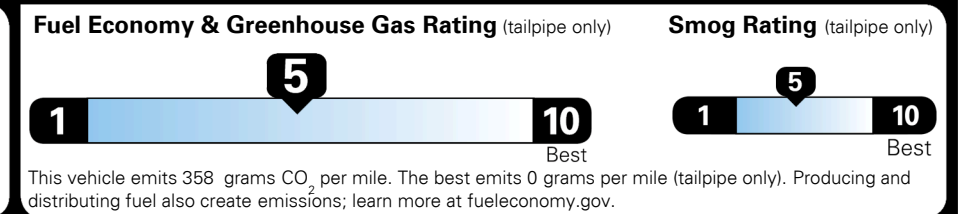

EPA DOT Fuel Economy and Environment

Gasoline Vehicle

Fuel Economy
25 MPG
combined city/hwy
4.0 gallons per 100 miles
SMALL SUVs range from 18 to 37 MPG. The best vehicle rates 136 MPGe.
22 city
29 highway

You spend $750 more in fuel costs over 5 years
compared to the average new vehicle.

Annual fuel cost $1,550