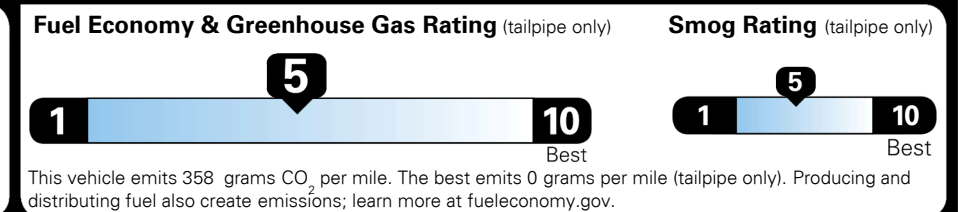

EPA DOT Fuel Economy and Environment

Gasoline Vehicle

Fuel Economy
25 MPG
combined city/hwy
22 MPG city
29 MPG highway
4.0 gallons per 100 miles
SMALL SUVs range from 18 to 37 MPG. The best vehicle rates 136 MPGe.

You spend $750 more in fuel costs over 5 years
compared to the average new vehicle.

Annual fuel cost $1,550