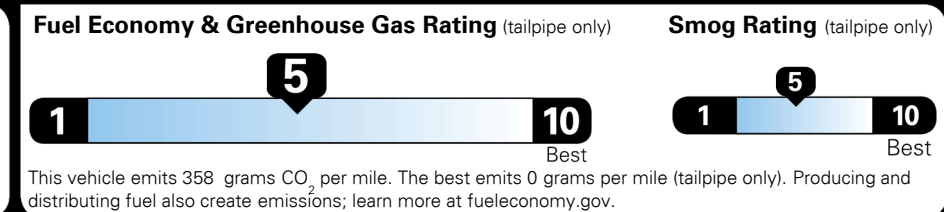

EPA DOT Fuel Economy and Environment

Gasoline Vehicle

Fuel Economy

25 MPG
combined city/hwy

22 MPG
city

29 MPG
highway

4.0 gallons per 100 miles

SMALL SUVs range from 18 to 37 MPG. The best vehicle rates 136 MPGe.

You spend $750 more in fuel costs over 5 years
compared to the average new vehicle.

Annual fuel cost $1,550