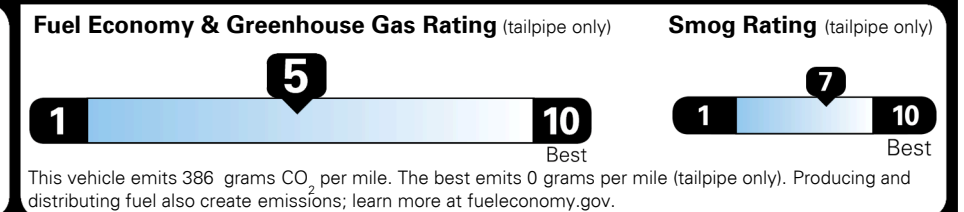

\$ 1,045.00

TOTAL MANUFACTURER'S SUGGESTED RETAIL PRICE ▶

\$ 26,670.00

TOTAL ADDITIONAL WEIGHT: 6.4

EPA DOT Fuel Economy and Environment

Gasoline Vehicle

Fuel Economy
23 MPG
 combined city/hwy
22 city
26 highway
4.3 gallons per 100 miles

SMALL SUVs range from 18 to 120 MPG. The best vehicle rates 136 MPGe.

You spend \$1,250 more in fuel costs over 5 years
 compared to the average new vehicle.

Annual fuel cost \$1,750

Actual results will vary for many reasons, including driving conditions and how you drive and maintain your vehicle. The average new vehicle gets 27 MPG and costs \$7,500 to fuel over 5 years. Cost estimates are based on 15,000 miles per year at \$ 2.70 per gallon. MPGe is miles per gasoline gallon equivalent. Vehicle emissions are a significant cause of climate change and smog.