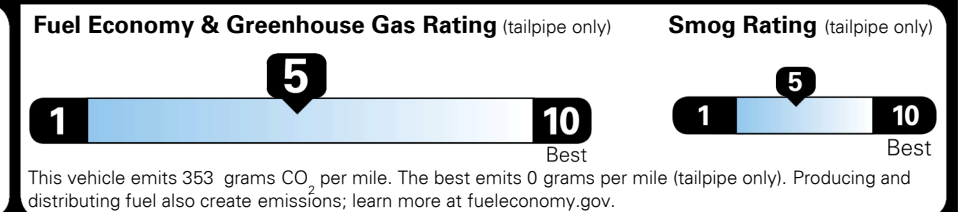

EPA DOT Fuel Economy and Environment

Gasoline Vehicle

Fuel Economy
25 MPG combined city/hwy
23 MPG city
30 MPG highway
4.0 gallons per 100 miles

SMALL SUVs range from 18 to 37 MPG. The best vehicle rates 136 MPGe.

You spend $750 more in fuel costs over 5 years compared to the average new vehicle.

Annual fuel cost $1,550