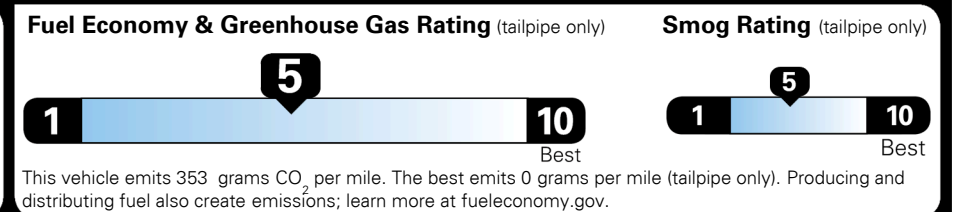

EPA DOT Fuel Economy and Environment

Gasoline Vehicle

Fuel Economy
25 MPG combined city/hwy
23 MPG city
30 MPG highway
4.0 gallons per 100 miles

SMALL SUVs range from 18 to 37 MPG. The best vehicle rates 136 MPGe.

You spend $750 more in fuel costs over 5 years
compared to the average new vehicle.

Annual fuel cost $1,550