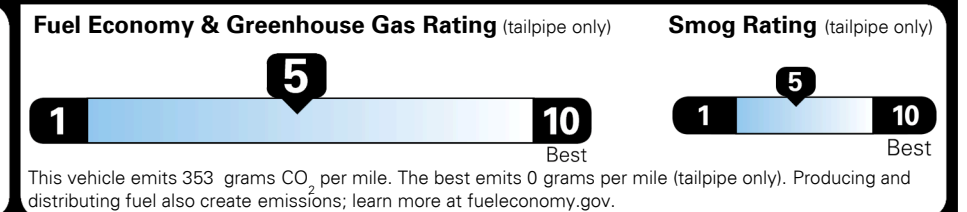

EPA DOT Fuel Economy and Environment

Gasoline Vehicle

Fuel Economy
25 MPG combined city/hwy
23 MPG city
30 MPG highway
4.0 gallons per 100 miles

SMALL SUVs range from 18 to 37 MPG. The best vehicle rates 136 MPGe.

You spend $750 more in fuel costs over 5 years
compared to the average new vehicle.

Annual fuel cost $1,550