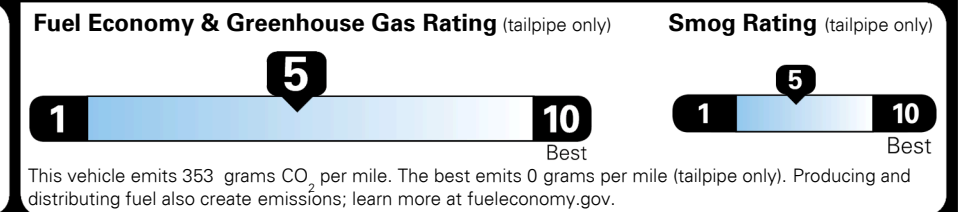

EPA DOT Fuel Economy and Environment

Gasoline Vehicle

Fuel Economy

25 MPG combined city/hwy
4.0 gallons per 100 miles

23 MPG city
30 MPG highway

SMALL SUVs range from 18 to 37 MPG. The best vehicle rates 136 MPGe.

You spend $750 more in fuel costs over 5 years compared to the average new vehicle.

Annual fuel cost $1,550