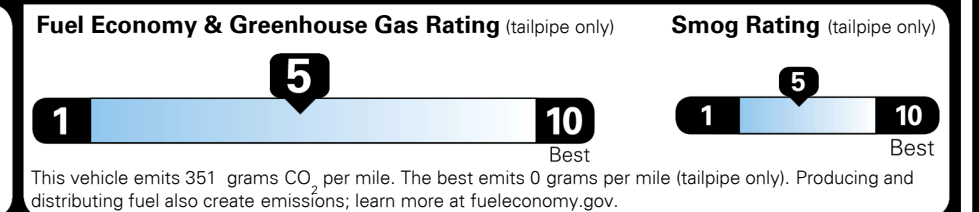

EPA DOT Fuel Economy and Environment

Gasoline Vehicle

Fuel Economy

26 MPG
combined city/hwy

23 MPG
city

30 MPG
highway

3.8 gallons per 100 miles

SMALL SUVs range from 18 to 120 MPG. The best vehicle rates 136 MPGe.

You spend $250 more in fuel costs over 5 years
compared to the average new vehicle.

Annual fuel cost $1,550