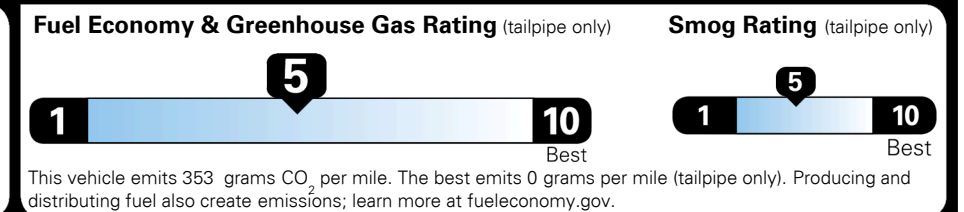

EPA DOT Fuel Economy and Environment

Gasoline Vehicle

Fuel Economy

25 MPG combined city/hwy
23 MPG city
30 MPG highway

4.0 gallons per 100 miles

SMALL SUVs range from 18 to 37 MPG. The best vehicle rates 136 MPGe.

You spend $750 more in fuel costs over 5 years compared to the average new vehicle.

Annual fuel cost $1,550