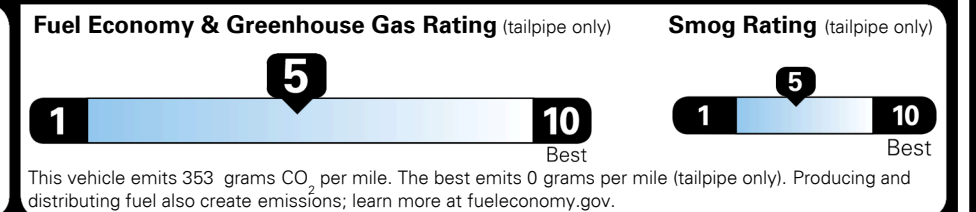

EPA DOT Fuel Economy and Environment

Gasoline Vehicle

Fuel Economy
25 MPG combined city/hwy
23 MPG city
30 MPG highway
4.0 gallons per 100 miles

SMALL SUVs range from 18 to 37 MPG. The best vehicle rates 136 MPGe.

You spend $750 more in fuel costs over 5 years
compared to the average new vehicle.

Annual fuel cost $1,550