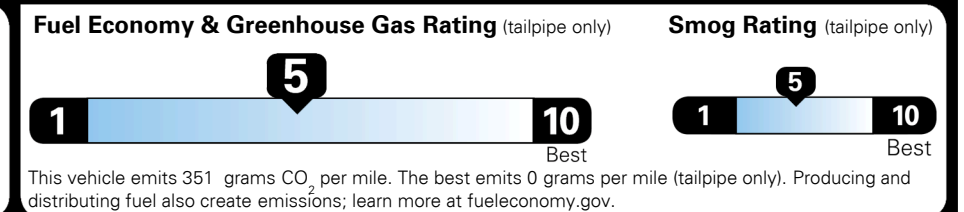

EPA DOT Fuel Economy and Environment

Gasoline Vehicle

Fuel Economy

26 MPG
combined city/hwy

23 MPG
city

30 MPG
highway

3.8 gallons per 100 miles

SMALL SUVs range from 18 to 120 MPG. The best vehicle rates 136 MPGe.

You spend $250 more in fuel costs over 5 years
compared to the average new vehicle.

Annual fuel cost $1,550