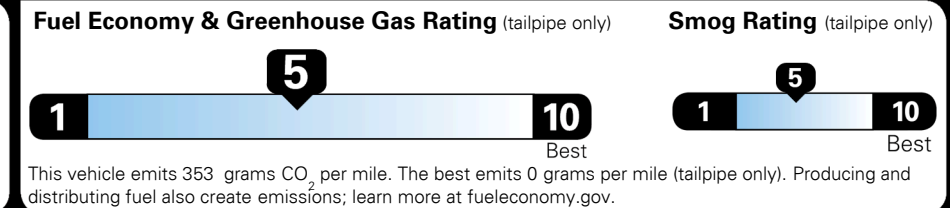

EPA DOT Fuel Economy and Environment

Gasoline Vehicle

Fuel Economy
25 MPG combined city/hwy
23 MPG city
30 MPG highway
4.0 gallons per 100 miles

SMALL SUVs range from 18 to 37 MPG. The best vehicle rates 136 MPGe.

You spend $750 more in fuel costs over 5 years compared to the average new vehicle.

Annual fuel cost $1,550