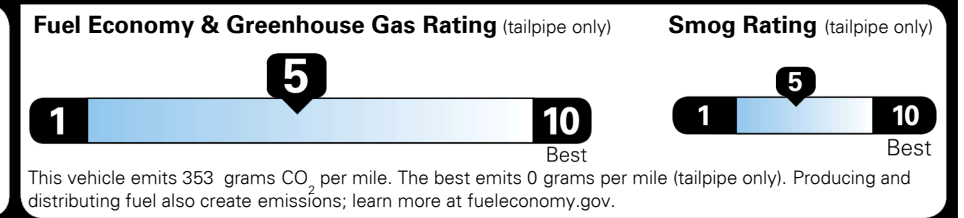

EPA DOT Fuel Economy and Environment

Gasoline Vehicle

Fuel Economy
25 MPG combined city/hwy
23 MPG city
30 MPG highway
4.0 gallons per 100 miles
SMALL SUVs range from 18 to 37 MPG. The best vehicle rates 136 MPGe.

You spend $750 more in fuel costs over 5 years
compared to the average new vehicle.

Annual fuel cost $1,550