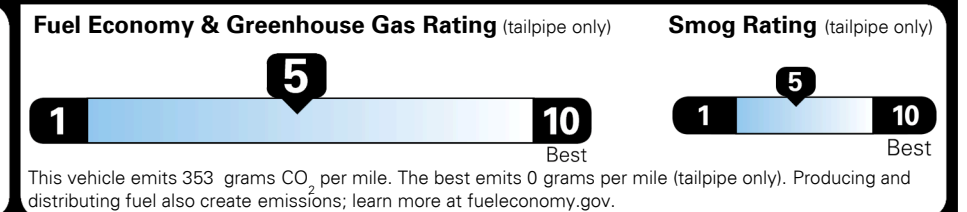

EPA DOT Fuel Economy and Environment

Gasoline Vehicle

Fuel Economy

25 MPG combined city/hwy
23 MPG city
30 MPG highway

SMALL SUVs range from 18 to 37 MPG. The best vehicle rates 136 MPGe.

4.0 gallons per 100 miles

You spend $750 more in fuel costs over 5 years compared to the average new vehicle.

Annual fuel cost $1,550