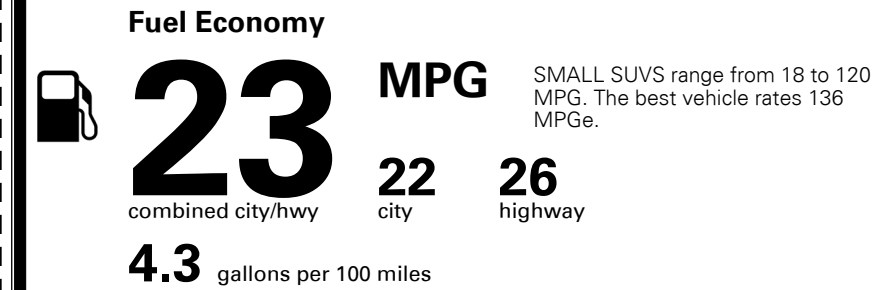

EXTERIOR

17" Alloy Wheels
Auto-On/Off Projector Headlights
LED Daytime Running Lights
Rear Privacy Glass
Rear Spoiler
Projector Fog Lamps
Unique Front with 28° Approach Angle

WARRANTY

10 Year/100,000 Mile Limited Powertrain Warranty
5 Year/60,000 Mile Limited Basic Warranty
5 Year/60,000 Mile Roadside Assistance
*Ask dealer for details

MANUFACTURER'S SUGGESTED RETAIL PRICE ▶

$ 27,690.00

COMPARE S AWD FEATURES

Added to/in place of standard LX AWD features
- 18" Dark Gray Alloy Wheels
- Blind-Spot Collision Warning (BCW)
- Rear Cross-Traffic Collision Warning (RCCW)
- Sofino Premium Leatherette Seat Trim
- Unique Grille, Lower Fascia, Side Sill Trim
- Roof Rails
- Power Folding Outside Mirrors
- Heated Outside Mirrors w/ LED Turn Signals
- Sport Leather Steering Wheel & Paddle Shifters
- Heated Front Seats

Included
Included
Included
Included
Included
Included
Included
Included
Included
Included
Included

ADDITIONAL INSTALLED EQUIPMENT:
(In addition to or in place of standard features)
Carpeted Floor Mats

$135.00

MSRP INCLUDING OPTIONS

$ 27,825.00

INLAND FREIGHT AND HANDLING

$ 1,045.00

TOTAL MANUFACTURER'S SUGGESTED RETAIL PRICE ▶

$ 28,870.00

TOTAL ADDITIONAL WEIGHT: 6.4

EPA DOT Fuel Economy and Environment

Gasoline Vehicle

You spend
$1,250
more in fuel costs
over 5 years
compared to the
average new vehicle.

Annual fuel cost
$1,750