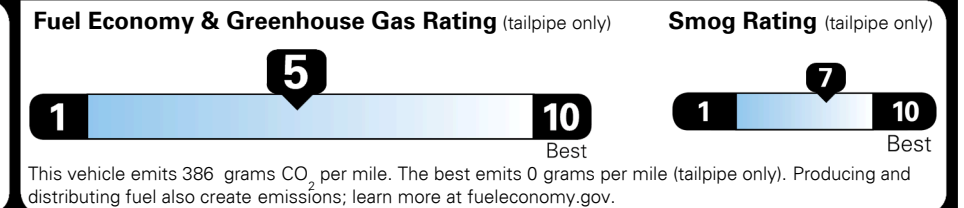

\$135.00

MSRP INCLUDING OPTIONS

\$ 27,825.00

INLAND FREIGHT AND HANDLING

\$ 1,045.00

TOTAL MANUFACTURER'S SUGGESTED RETAIL PRICE ▶

\$ 28,870.00

TOTAL ADDITIONAL WEIGHT: 6.4

EPA DOT Fuel Economy and Environment

Gasoline Vehicle

You spend
\$1,250
 more in fuel costs
 over 5 years
 compared to the
 average new vehicle.

Annual fuel cost
\$1,750

Actual results will vary for many reasons, including driving conditions and how you drive and maintain your vehicle. The average new vehicle gets 27 MPG and costs \$7,500 to fuel over 5 years. Cost estimates are based on 15,000 miles per year at \$ 2.70 per gallon. MPGe is miles per gasoline gallon equivalent. Vehicle emissions are a significant cause of climate change and smog.