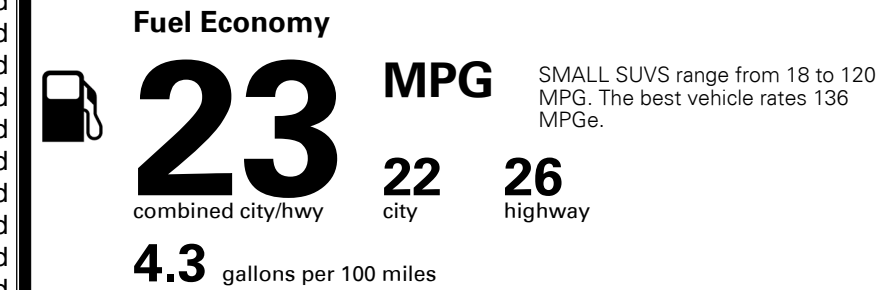

EXTERIOR

17" Alloy Wheels
Auto-On/Off Projector Headlights
LED Daytime Running Lights
Rear Privacy Glass
Rear Spoiler
Projector Fog Lamps
Unique Front with 28° Approach Angle

WARRANTY

10 Year/100,000 Mile Limited Powertrain Warranty
5 Year/60,000 Mile Limited Basic Warranty
5 Year/60,000 Mile Roadside Assistance
*Ask dealer for details

MANUFACTURER'S SUGGESTED RETAIL PRICE ▶

$ 27,690.00

COMPARE S AWD FEATURES

Added to/in place of standard LX AWD features

- 18" Dark Gray Alloy Wheels
- Blind-Spot Collision Warning (BCW)
- Rear Cross-Traffic Collision Warning (RCCW)
- Sofino Premium Leatherette Seat Trim
- Unique Grille, Lower Fascia, Side Sill Trim
- Roof Rails
- Power Folding Outside Mirrors
- Heated Outside Mirrors w/ LED Turn Signals
- Sport Leather Steering Wheel & Paddle Shifters
- Heated Front Seats

Included
Included
Included
Included
Included
Included
Included
Included
Included
Included
Included

ADDITIONAL INSTALLED EQUIPMENT:
(In addition to or in place of standard features)
Carpeted Floor Mats

$135.00

MSRP INCLUDING OPTIONS

$ 27,825.00

INLAND FREIGHT AND HANDLING

$ 1,045.00

TOTAL MANUFACTURER'S SUGGESTED RETAIL PRICE ▶

$ 28,870.00

TOTAL ADDITIONAL WEIGHT: 6.4

EPA DOT Fuel Economy and Environment

Gasoline Vehicle

You spend
$1,250
more in fuel costs
over 5 years
compared to the
average new vehicle.

Annual fuel cost
$1,750