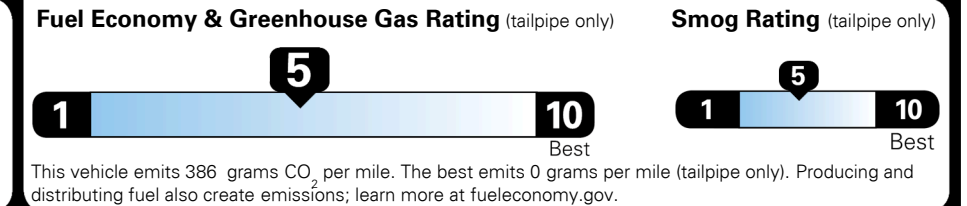

Actual results will vary for many reasons, including driving conditions and how you drive and maintain your vehicle. The average new vehicle gets 27 MPG and costs $7,500 to fuel over 5 years. Cost estimates are based on 15,000 miles per year at $ 2.70 per gallon. MPGe is miles per gasoline gallon equivalent. Vehicle emissions are a significant cause of climate change and smog.

fueleconomy.gov

Calculate personalized estimates and compare vehicles

GOVERNMENT 5-STAR SAFETY RATINGS

Overall Vehicle Score ★ ★ ★ ★ ★

Based on the combined rating of frontal, side and rollover.
Should ONLY be compared to other vehicles of similar size and weight.

Frontal Driver ★ ★ ★ ★ ★

Crash Passenger ★ ★ ★ ★ ★

Based on the risk of injury in a frontal impact.
Should ONLY be compared to other vehicles of similar size and weight.

Side Front seat ★ ★ ★ ★ ★

Crash Rear seat ★ ★ ★ ★ ★

Star ratings based on the risk of injury in a side impact.

Rollover ★ ★ ★ ★ ★

Star ratings based on the risk of rollover in a single-vehicle crash.

Star ratings range from 1 to 5 stars (★★★★★) with 5 being the highest.

Source: National Highway Traffic Safety Administration (NHTSA).

www.safercar.gov or 1-888-327-4236

Manufacturer's suggested retail price includes Manufacturer's recommended pre-delivery service. License and title fees, state and local taxes and other dealer installed options and accessories are not included in the manufacturer's suggested retail price.

PARTS CONTENT INFORMATION

FOR VEHICLES IN THIS CAR LINE U.S./CANADIAN PARTS CONTENT: 1 %

MAJOR SOURCES OF FOREIGN PARTS:
OTHER: 8%
KOREA: 91%

NOTE: PARTS CONTENT DOES NOT INCLUDE FINAL ASSEMBLY, DISTRIBUTION, OR OTHER NON-PARTS COSTS.

FOR THIS VEHICLE FINAL ASSEMBLY POINT:
GWANGJU, KOREA

COUNTRY OF ORIGIN

ENGINE: KOREA

TRANSMISSION: KOREA