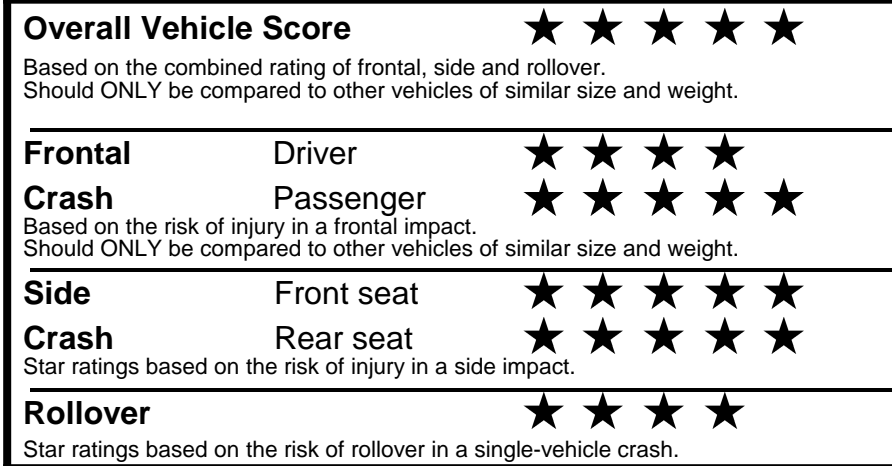

fueleconomy.gov
 Calculate personalized estimates and compare vehicles

Smartphone QR Code

GOVERNMENT 5-STAR SAFETY RATINGS

Star ratings range from 1 to 5 stars (★★★★★) with 5 being the highest. Source: National Highway Traffic Safety Administration (NHTSA). www.safercar.gov or 1-888-327-4236