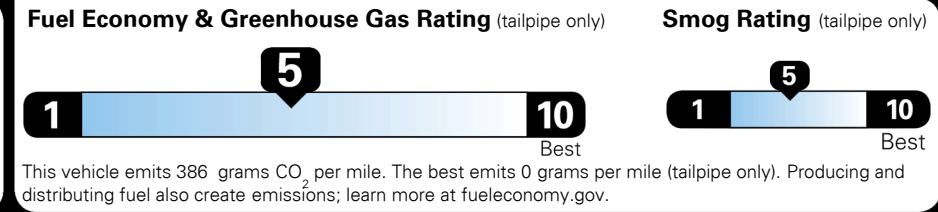

Actual results will vary for many reasons, including driving conditions and how you drive and maintain your vehicle. The average new vehicle gets 27 MPG and costs $7,500 to fuel over 5 years. Cost estimates are based on 15,000 miles per year at $ 2.70 per gallon. MPGe is miles per gasoline gallon equivalent. Vehicle emissions are a significant cause of climate change and smog.

fueleconomy.gov
Calculate personalized estimates and compare vehicles

Smartphone QR Code