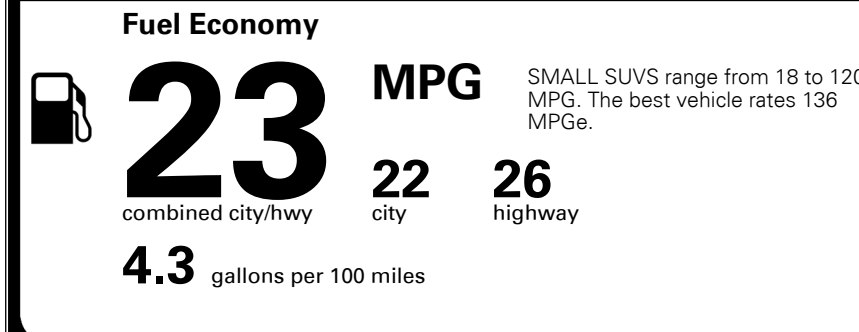

\$ 1,045.00

TOTAL MANUFACTURER'S SUGGESTED RETAIL PRICE ▶

\$ 31,920.00

TOTAL ADDITIONAL WEIGHT: 6.9

EPA DOT Fuel Economy and Environment

Gasoline Vehicle

You spend \$1,250 more in fuel costs over 5 years compared to the average new vehicle.