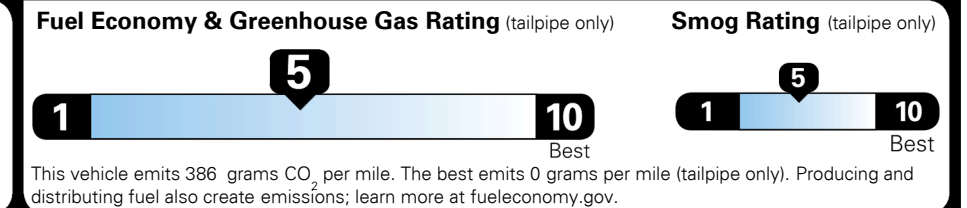

\$135.00

MSRP INCLUDING OPTIONS

\$ 27,825.00

INLAND FREIGHT AND HANDLING

\$ 1,045.00

TOTAL MANUFACTURER'S SUGGESTED RETAIL PRICE ▶

\$ 28,870.00

TOTAL ADDITIONAL WEIGHT: 6.4

EPA DOT Fuel Economy and Environment

Gasoline Vehicle

You spend
\$1,250
 more in fuel costs
 over 5 years
 compared to the
 average new vehicle.

Annual fuel cost
\$1,750

Actual results will vary for many reasons, including driving conditions and how you drive and maintain your vehicle. The average new vehicle gets 27 MPG and costs \$7,500 to fuel over 5 years. Cost estimates are based on 15,000 miles per year at \$ 2.70 per gallon. MPGe is miles per gasoline gallon equivalent. Vehicle emissions are a significant cause of climate change and smog.