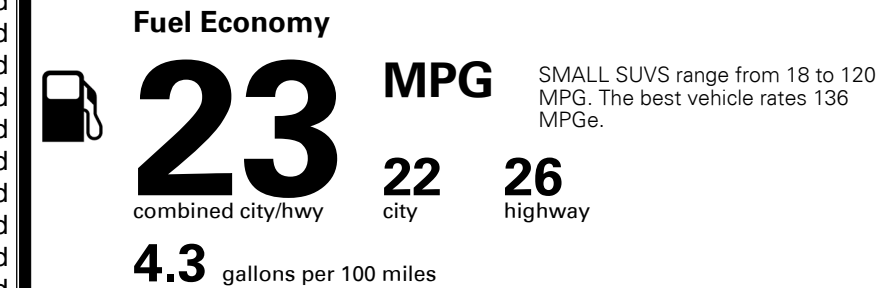

EXTERIOR

17" Alloy Wheels
Auto-On/Off Projector Headlights
LED Daytime Running Lights
Rear Privacy Glass
Rear Spoiler
Projector Fog Lamps
Unique Front with 28° Approach Angle

WARRANTY

10 Year/100,000 Mile Limited Powertrain Warranty
5 Year/60,000 Mile Limited Basic Warranty
5 Year/60,000 Mile Roadside Assistance
*Ask dealer for details

MANUFACTURER'S SUGGESTED RETAIL PRICE ▶

$ 27,690.00

COMPARE S AWD FEATURES

Added to/in place of standard LX AWD features

- 18" Dark Gray Alloy Wheels
- Blind-Spot Collision Warning (BCW)
- Rear Cross-Traffic Collision Warning (RCCW)
- Sofino Premium Leatherette Seat Trim
- Unique Grille, Lower Fascia, Side Sill Trim
- Roof Rails
- Power Folding Outside Mirrors
- Heated Outside Mirrors w/ LED Turn Signals
- Sport Leather Steering Wheel & Paddle Shifters
- Heated Front Seats

Included
Included
Included
Included
Included
Included
Included
Included
Included
Included
Included

ADDITIONAL INSTALLED EQUIPMENT:
(In addition to or in place of standard features)
Carpeted Floor Mats

$135.00

MSRP INCLUDING OPTIONS

$ 27,825.00

INLAND FREIGHT AND HANDLING

$ 1,045.00

TOTAL MANUFACTURER'S SUGGESTED RETAIL PRICE ▶

$ 28,870.00

TOTAL ADDITIONAL WEIGHT: 6.4

EPA DOT Fuel Economy and Environment

Gasoline Vehicle

You spend
$1,250
more in fuel costs
over 5 years
compared to the
average new vehicle.

Annual fuel cost
$1,750