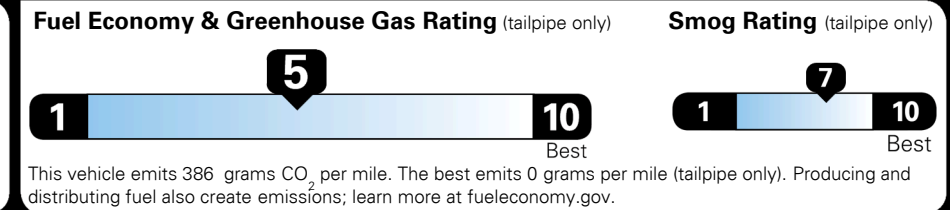

You spend
$1,250
more in fuel costs
over 5 years
compared to the
average new vehicle.

Annual fuel cost
$1,750

Actual results will vary for many reasons, including driving conditions and how you drive and maintain your vehicle. The average new vehicle gets 27 MPG and costs $7,500 to fuel over 5 years. Cost estimates are based on 15,000 miles per year at $ 2.70 per gallon. MPGe is miles per gasoline gallon equivalent. Vehicle emissions are a significant cause of climate change and smog.

fueleconomy.gov

Calculate personalized estimates and compare vehicles

GOVERNMENT 5-STAR SAFETY RATINGS

Overall Vehicle Score ★ ★ ★ ★ ★

Based on the combined rating of frontal, side and rollover.
Should ONLY be compared to other vehicles of similar size and weight.

Frontal Driver ★ ★ ★ ★ ★

Crash Passenger ★ ★ ★ ★ ★

Based on the risk of injury in a frontal impact.
Should ONLY be compared to other vehicles of similar size and weight.

Side Front seat ★ ★ ★ ★ ★

Crash Rear seat ★ ★ ★ ★ ★

Star ratings based on the risk of injury in a side impact.

Rollover ★ ★ ★ ★ ★

Star ratings based on the risk of rollover in a single-vehicle crash.

Star ratings range from 1 to 5 stars (★★★★★) with 5 being the highest.

Source: National Highway Traffic Safety Administration (NHTSA).

www.safercar.gov or 1-888-327-4236

Manufacturer's suggested retail price includes Manufacturer's recommended pre-delivery service. License and title fees, state and local taxes and other dealer installed options and accessories are not included in the manufacturer's suggested retail price.

PARTS CONTENT INFORMATION

FOR VEHICLES IN THIS CAR LINE U.S./CANADIAN PARTS CONTENT: 1 %

MAJOR SOURCES OF FOREIGN PARTS:
OTHER: 8%
KOREA: 91%

NOTE: PARTS CONTENT DOES NOT INCLUDE FINAL ASSEMBLY, DISTRIBUTION, OR OTHER NON-PARTS COSTS.

FOR THIS VEHICLE FINAL ASSEMBLY POINT:
GWANGJU, KOREA

COUNTRY OF ORIGIN

ENGINE: KOREA

TRANSMISSION: KOREA

TOTAL ADDITIONAL WEIGHT: 6.4