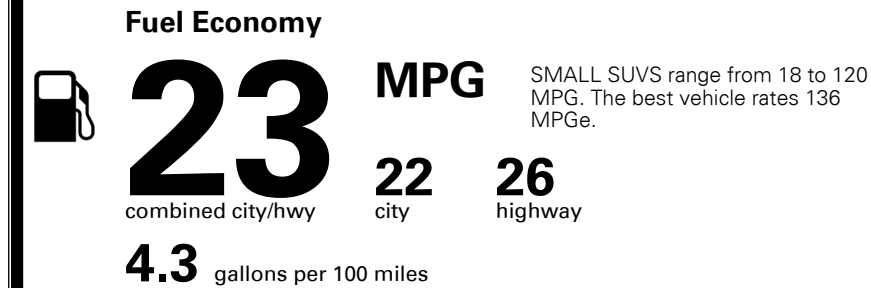

Included
 Included
 Included
 Included
 Included
 Included
 Included
 Included
 Included
 Included
 Included

\$135.00

\$ 27,825.00

\$ 1,045.00

\$ 28,870.00

EPA DOT Fuel Economy and Environment

Gasoline Vehicle