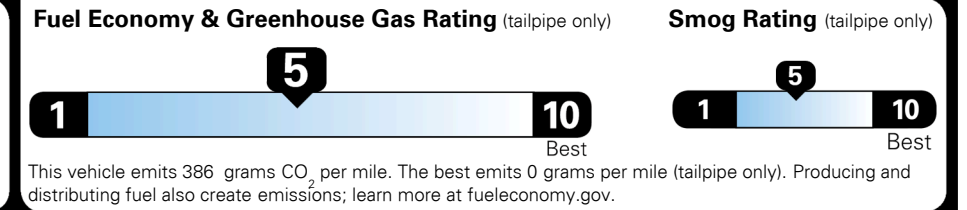

\$3,000.00

\$135.00

\$ 30,825.00

\$ 1,045.00

\$ 31,870.00

EPA DOT Fuel Economy and Environment

You spend \$1,250 more in fuel costs over 5 years
 compared to the average new vehicle.

Annual fuel cost \$1,750