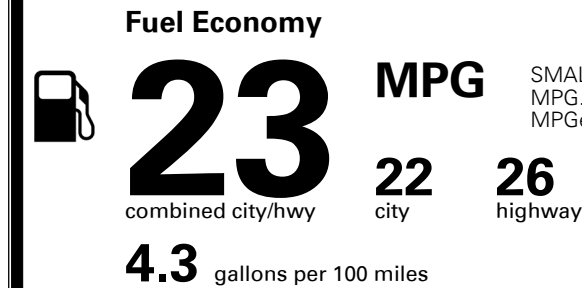

\$3,000.00

\$135.00

\$ 30,825.00

\$ 1,045.00

\$ 31,870.00

EPA DOT Fuel Economy and Environment

You spend \$1,250 more in fuel costs over 5 years
 compared to the average new vehicle.

Annual fuel cost \$1,750