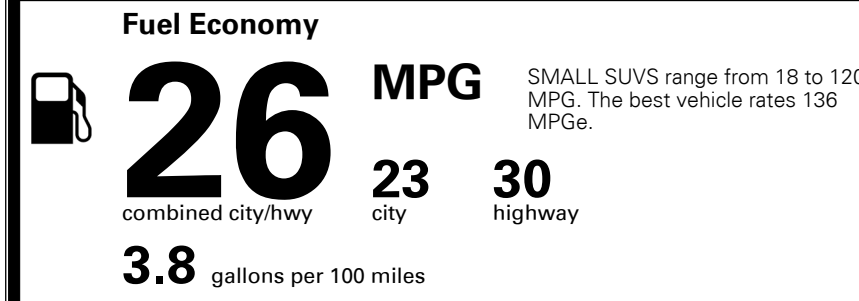

MANUFACTURER'S SUGGESTED RETAIL PRICE ▶

COMPARE S FWD FEATURES
Added to/in place of standard LX FWD features

- 18" Dark Gray Alloy Wheels
- Blind-Spot Collision Warning (BCW)
- Rear Cross-Traffic Collision Warning (RCCW)
- Sofino Premium Leatherette Seat Trim
- Unique Grille, Lower Fascia, Side Sill Trim
- Roof Rails, Projector Fog Lamps
- Power Folding Outside Mirrors
- Heated Outside Mirrors w/ LED Turn Signals
- Sport Leather Steering Wheel & Paddle Shifters

ADDITIONAL INSTALLED EQUIPMENT:
(In addition to or in place of standard features)
Carpeted Floor Mats
Cargo Net
Mud Guards

$ 25,990.00

Included
Included
Included
Included
Included
Included
Included
Included
Included
Included

$135.00
$50.00
$115.00

MSRP INCLUDING OPTIONS

$ 26,290.00

INLAND FREIGHT AND HANDLING

$ 1,045.00

TOTAL MANUFACTURER'S SUGGESTED RETAIL PRICE ▶

$ 27,335.00

TOTAL ADDITIONAL WEIGHT: 8.6

EPA DOT Fuel Economy and Environment

Gasoline Vehicle

You spend $250 more in fuel costs over 5 years compared to the average new vehicle.

Annual fuel cost $1,550