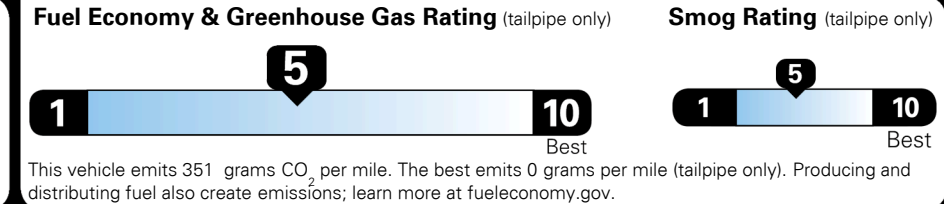

\$135.00
 \$50.00
 \$115.00

MSRP INCLUDING OPTIONS

\$ 26,290.00

INLAND FREIGHT AND HANDLING

\$ 1,045.00

TOTAL MANUFACTURER'S SUGGESTED RETAIL PRICE ▶

\$ 27,335.00

TOTAL ADDITIONAL WEIGHT: 8.6

EPA DOT Fuel Economy and Environment

Gasoline Vehicle

You spend \$250 more in fuel costs over 5 years compared to the average new vehicle.

Annual fuel cost \$1,550

Actual results will vary for many reasons, including driving conditions and how you drive and maintain your vehicle. The average new vehicle gets 27 MPG and costs \$7,500 to fuel over 5 years. Cost estimates are based on 15,000 miles per year at \$ 2.70 per gallon. MPGe is miles per gasoline gallon equivalent. Vehicle emissions are a significant cause of climate change and smog.