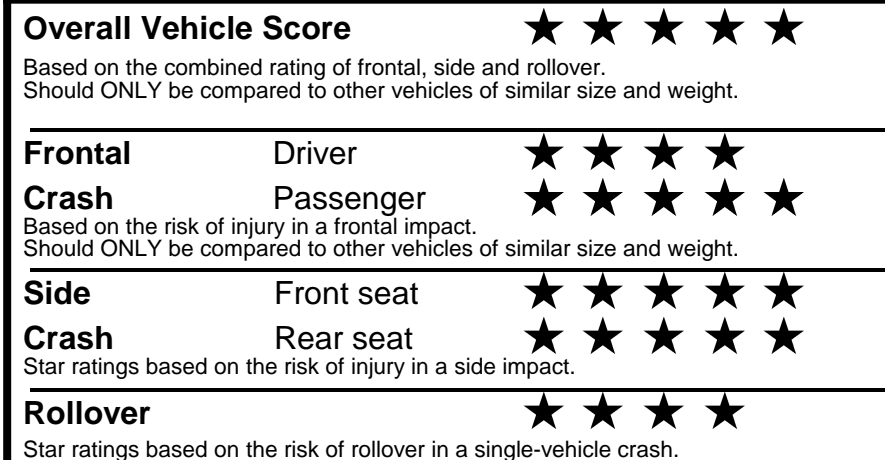

GOVERNMENT 5-STAR SAFETY RATINGS

Star ratings range from 1 to 5 stars (★★★★★) with 5 being the highest. Source: National Highway Traffic Safety Administration (NHTSA). www.safercar.gov or 1-888-327-4236

Manufacturer's suggested retail price includes Manufacturer's recommended pre-delivery service. License and title fees, state and local taxes and other dealer installed options and accessories are not included in the manufacturer's suggested retail price.

PARTS CONTENT INFORMATION

FOR VEHICLES IN THIS CAR LINE U.S./CANADIAN PARTS CONTENT: 1 %

MAJOR SOURCES OF FOREIGN PARTS:
OTHER: 8%
KOREA: 91%

NOTE: PARTS CONTENT DOES NOT INCLUDE FINAL ASSEMBLY, DISTRIBUTION, OR OTHER NON-PARTS COSTS.

FOR THIS VEHICLE FINAL ASSEMBLY POINT: GWANGJU, KOREA

COUNTRY OF ORIGIN

ENGINE: KOREA
TRANSMISSION: KOREA

TOTAL ADDITIONAL WEIGHT: 8.9