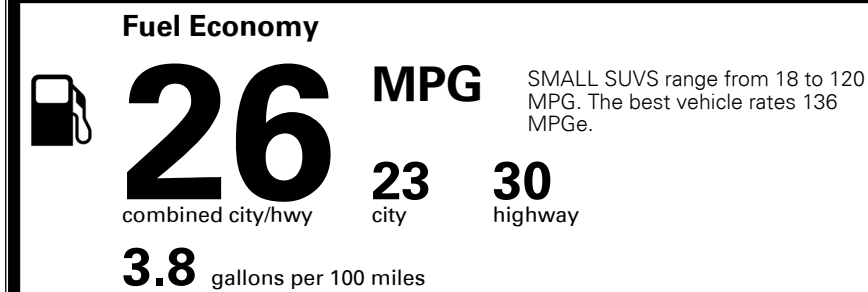

## EPA DOT Fuel Economy and Environment

Gasoline Vehicle

**You spend \$250 more in fuel costs over 5 years**  
 compared to the average new vehicle.

**Annual fuel cost \$1,550**

Actual results will vary for many reasons, including driving conditions and how you drive and maintain your vehicle. The average new vehicle gets 27 MPG and costs \$7,500 to fuel over 5 years. Cost estimates are based on 15,000 miles per year at \$ 2.70 per gallon. MPGe is miles per gasoline gallon equivalent. Vehicle emissions are a significant cause of climate change and smog.