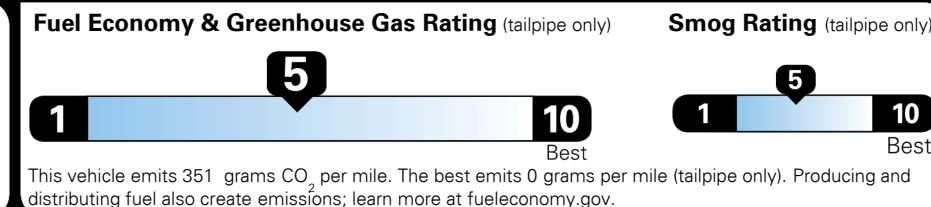

## EPA DOT Fuel Economy and Environment

Gasoline Vehicle

**You spend \$250 more in fuel costs over 5 years**  
 compared to the average new vehicle.

**Annual fuel cost \$1,550**

Actual results will vary for many reasons, including driving conditions and how you drive and maintain your vehicle. The average new vehicle gets 27 MPG and costs \$7,500 to fuel over 5 years. Cost estimates are based on 15,000 miles per year at \$ 2.70 per gallon. MPGe is miles per gasoline gallon equivalent. Vehicle emissions are a significant cause of climate change and smog.