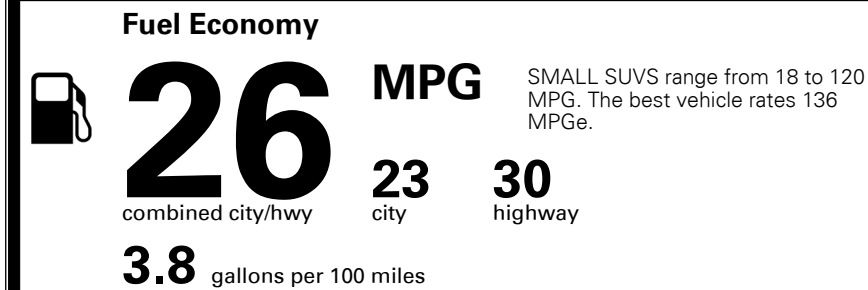

MANUFACTURER'S SUGGESTED RETAIL PRICE ▶

COMPARE S FWD FEATURES
Added to/in place of standard LX FWD features

- 18" Dark Gray Alloy Wheels
- Blind-Spot Collision Warning (BCW)
- Rear Cross-Traffic Collision Warning (RCCW)
- Sofino Premium Leatherette Seat Trim
- Unique Grille, Lower Fascia, Side Sill Trim
- Roof Rails, Projector Fog Lamps
- Power Folding Outside Mirrors
- Heated Outside Mirrors w/ LED Turn Signals
- Sport Leather Steering Wheel & Paddle Shifters

ADDITIONAL INSTALLED EQUIPMENT:
(In addition to or in place of standard features)
Cargo Mat
Carpeted Floor Mats
Mud Guards

$ 25,990.00

Included
Included
Included
Included
Included
Included
Included
Included
Included
Included

$95.00
$135.00
$115.00

MSRP INCLUDING OPTIONS

$ 26,335.00

INLAND FREIGHT AND HANDLING

$ 1,045.00

TOTAL MANUFACTURER'S SUGGESTED RETAIL PRICE ▶

$ 27,380.00

TOTAL ADDITIONAL WEIGHT: 16.1

EPA DOT Fuel Economy and Environment

Gasoline Vehicle

You spend $250 more in fuel costs over 5 years
compared to the average new vehicle.

Annual fuel cost $1,550