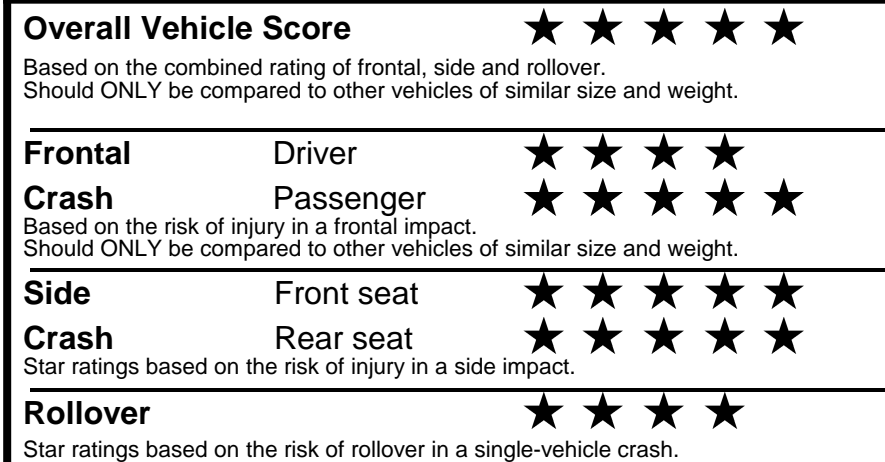

fueleconomy.gov

Calculate personalized estimates and compare vehicles

GOVERNMENT 5-STAR SAFETY RATINGS

Star ratings range from 1 to 5 stars (★★★★★) with 5 being the highest.
 Source: National Highway Traffic Safety Administration (NHTSA).
www.safercar.gov or 1-888-327-4236