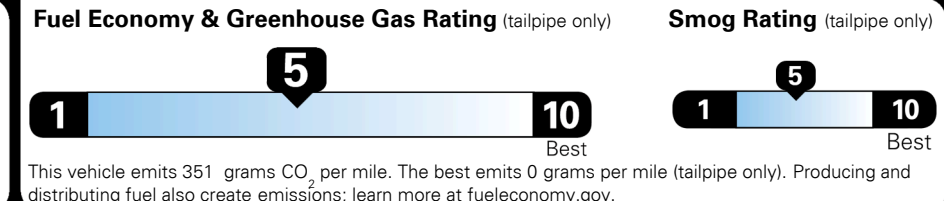

\$95.00
 \$135.00
 \$115.00

MSRP INCLUDING OPTIONS

\$ 26,335.00

INLAND FREIGHT AND HANDLING

\$ 1,045.00

TOTAL MANUFACTURER'S SUGGESTED RETAIL PRICE ▶

\$ 27,380.00

TOTAL ADDITIONAL WEIGHT: 16.1

EPA DOT Fuel Economy and Environment

Gasoline Vehicle

You spend \$250 more in fuel costs over 5 years
 compared to the average new vehicle.

Annual fuel cost \$1,550

Actual results will vary for many reasons, including driving conditions and how you drive and maintain your vehicle. The average new vehicle gets 27 MPG and costs \$7,500 to fuel over 5 years. Cost estimates are based on 15,000 miles per year at \$ 2.70 per gallon. MPGe is miles per gasoline gallon equivalent. Vehicle emissions are a significant cause of climate change and smog.