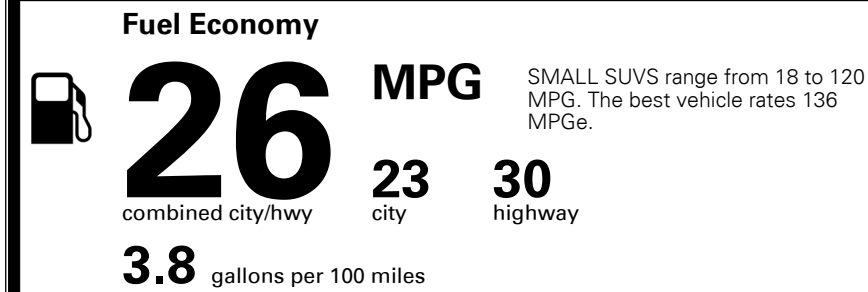

MANUFACTURER'S SUGGESTED RETAIL PRICE ▶

COMPARE S FWD FEATURES
Added to/in place of standard LX FWD features

- 18" Dark Gray Alloy Wheels
- Blind-Spot Collision Warning (BCW)
- Rear Cross-Traffic Collision Warning (RCCW)
- Sofino Premium Leatherette Seat Trim
- Unique Grille, Lower Fascia, Side Sill Trim
- Roof Rails, Projector Fog Lamps
- Power Folding Outside Mirrors
- Heated Outside Mirrors w/ LED Turn Signals
- Sport Leather Steering Wheel & Paddle Shifters

ADDITIONAL INSTALLED EQUIPMENT:
(In addition to or in place of standard features)

- Cargo Mat $95.00
- Carpeted Floor Mats $135.00
- Cargo Cover $150.00

$ 25,990.00

Included
Included
Included
Included
Included
Included
Included
Included
Included
Included

MSRP INCLUDING OPTIONS

$ 26,370.00

INLAND FREIGHT AND HANDLING

$ 1,045.00

TOTAL MANUFACTURER'S SUGGESTED RETAIL PRICE ▶

$ 27,415.00

TOTAL ADDITIONAL WEIGHT: 22.7

EPA DOT Fuel Economy and Environment

Gasoline Vehicle

You spend $250 more in fuel costs over 5 years
compared to the average new vehicle.

Annual fuel cost $1,550