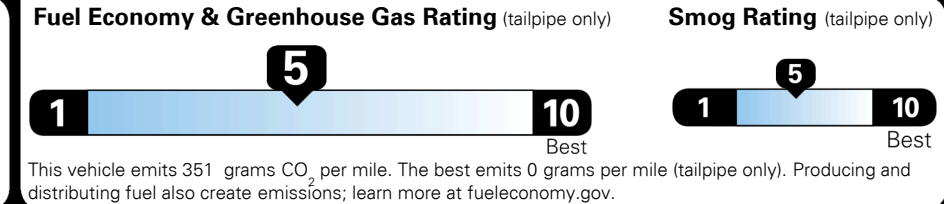

Actual results will vary for many reasons, including driving conditions and how you drive and maintain your vehicle. The average new vehicle gets 27 MPG and costs $7,500 to fuel over 5 years. Cost estimates are based on 15,000 miles per year at $ 2.70 per gallon. MPGe is miles per gasoline gallon equivalent. Vehicle emissions are a significant cause of climate change and smog.

fueleconomy.gov

Calculate personalized estimates and compare vehicles