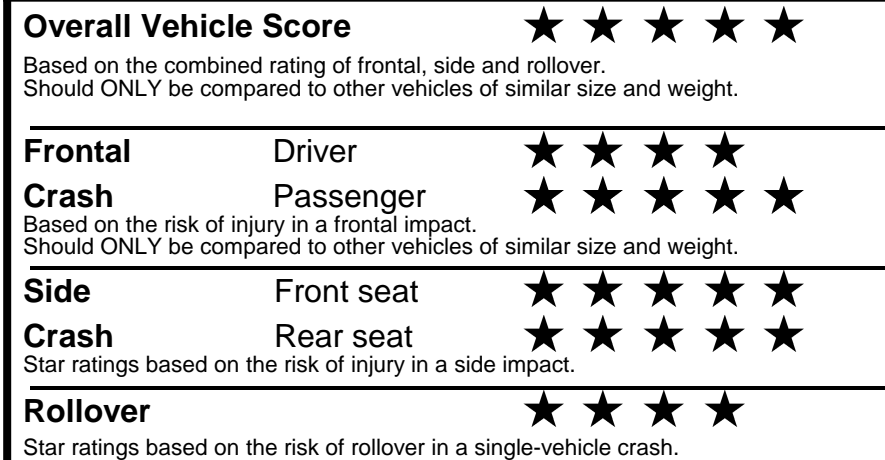

fueleconomy.gov

Calculate personalized estimates and compare vehicles

GOVERNMENT 5-STAR SAFETY RATINGS

Star ratings range from 1 to 5 stars (★★★★★) with 5 being the highest. Source: National Highway Traffic Safety Administration (NHTSA). www.safercar.gov or 1-888-327-4236