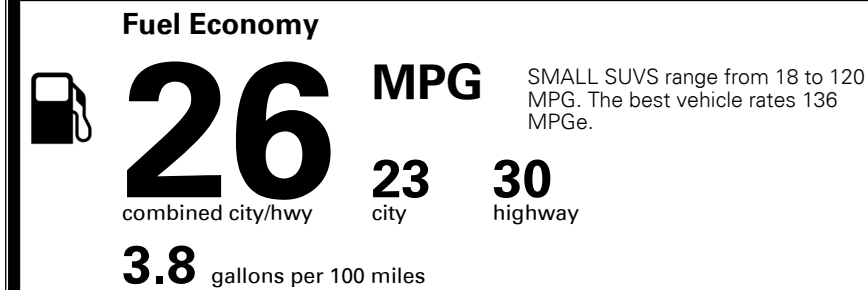

\$3,200.00

\$135.00
 \$80.00

\$ 29,405.00

\$ 1,045.00

\$ 30,450.00

EPA DOT Fuel Economy and Environment

Gasoline Vehicle

You spend \$250 more in fuel costs over 5 years
 compared to the average new vehicle.