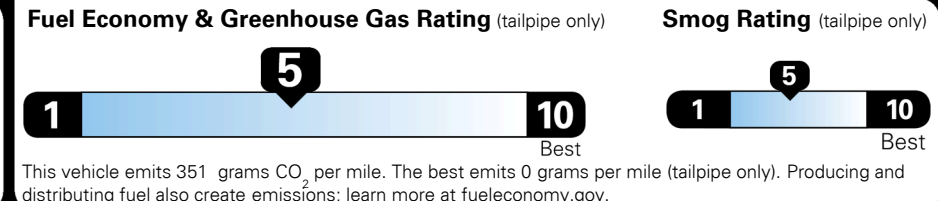

You spend $250 more in fuel costs over 5 years
compared to the average new vehicle.

Annual fuel cost $1,550

Actual results will vary for many reasons, including driving conditions and how you drive and maintain your vehicle. The average new vehicle gets 27 MPG and costs $7,500 to fuel over 5 years. Cost estimates are based on 15,000 miles per year at $ 2.70 per gallon. MPGe is miles per gasoline gallon equivalent. Vehicle emissions are a significant cause of climate change and smog.

fueleconomy.gov

Calculate personalized estimates and compare vehicles

GOVERNMENT 5-STAR SAFETY RATINGS

Overall Vehicle Score ★ ★ ★ ★ ★

Based on the combined rating of frontal, side and rollover. Should ONLY be compared to other vehicles of similar size and weight.

Frontal Driver ★ ★ ★ ★ ★

Crash Passenger ★ ★ ★ ★ ★

Based on the risk of injury in a frontal impact. Should ONLY be compared to other vehicles of similar size and weight.

Side Front seat ★ ★ ★ ★ ★

Crash Rear seat ★ ★ ★ ★ ★

Star ratings based on the risk of injury in a side impact.

Rollover ★ ★ ★ ★ ★

Star ratings based on the risk of rollover in a single-vehicle crash.

Star ratings range from 1 to 5 stars (★★★★★) with 5 being the highest.

Source: National Highway Traffic Safety Administration (NHTSA).

www.safercar.gov or 1-888-327-4236

Manufacturer's suggested retail price includes Manufacturer's recommended pre-delivery service. License and title fees, state and local taxes and other dealer installed options and accessories are not included in the manufacturer's suggested retail price.

PARTS CONTENT INFORMATION

FOR VEHICLES IN THIS CAR LINE U.S./CANADIAN PARTS CONTENT: 1 %

MAJOR SOURCES OF FOREIGN PARTS:
OTHER: 8%
KOREA: 91%

NOTE: PARTS CONTENT DOES NOT INCLUDE FINAL ASSEMBLY, DISTRIBUTION, OR OTHER NON-PARTS COSTS.

FOR THIS VEHICLE FINAL ASSEMBLY POINT: GWANGJU, KOREA

COUNTRY OF ORIGIN

ENGINE: KOREA

TRANSMISSION: KOREA

TOTAL ADDITIONAL WEIGHT: 10.7