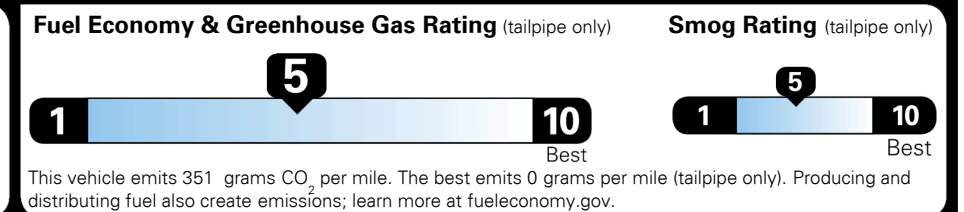

Actual results will vary for many reasons, including driving conditions and how you drive and maintain your vehicle. The average new vehicle gets 27 MPG and costs $7,500 to fuel over 5 years. Cost estimates are based on 15,000 miles per year at $ 2.70 per gallon. MPGe is miles per gasoline gallon equivalent. Vehicle emissions are a significant cause of climate change and smog.

fueleconomy.gov

Calculate personalized estimates and compare vehicles