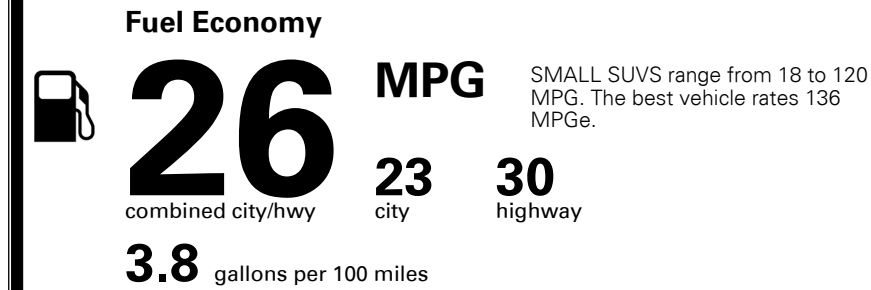

MANUFACTURER'S SUGGESTED RETAIL PRICE ▶

COMPARE S FWD FEATURES
Added to/in place of standard LX FWD features

- 18" Dark Gray Alloy Wheels
- Blind-Spot Collision Warning (BCW)
- Rear Cross-Traffic Collision Warning (RCCW)
- Sofino Premium Leatherette Seat Trim
- Unique Grille, Lower Fascia, Side Sill Trim
- Roof Rails, Projector Fog Lamps
- Power Folding Outside Mirrors
- Heated Outside Mirrors w/ LED Turn Signals
- Sport Leather Steering Wheel & Paddle Shifters

ADDITIONAL INSTALLED EQUIPMENT:
(In addition to or in place of standard features)

- Cargo Mat $95.00
- Carpeted Floor Mats $135.00
- Cargo Cover $150.00

$ 25,990.00

Included
Included
Included
Included
Included
Included
Included
Included
Included
Included

MSRP INCLUDING OPTIONS

$ 26,370.00

INLAND FREIGHT AND HANDLING

$ 1,045.00

TOTAL MANUFACTURER'S SUGGESTED RETAIL PRICE ▶

$ 27,415.00

TOTAL ADDITIONAL WEIGHT: 22.7

EPA DOT Fuel Economy and Environment

Gasoline Vehicle

You spend $250 more in fuel costs over 5 years compared to the average new vehicle.

Annual fuel cost $1,550