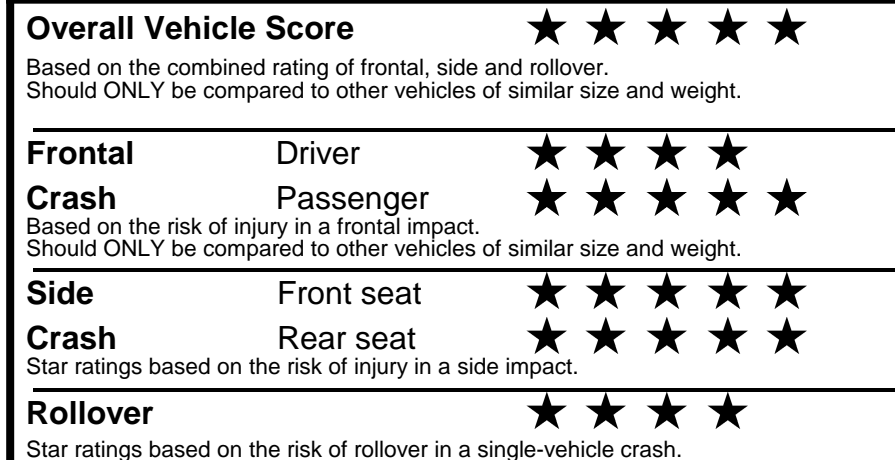

fueleconomy.gov

Calculate personalized estimates and compare vehicles

GOVERNMENT 5-STAR SAFETY RATINGS

Star ratings range from 1 to 5 stars (★★★★★) with 5 being the highest. Source: National Highway Traffic Safety Administration (NHTSA). www.safercar.gov or 1-888-327-4236