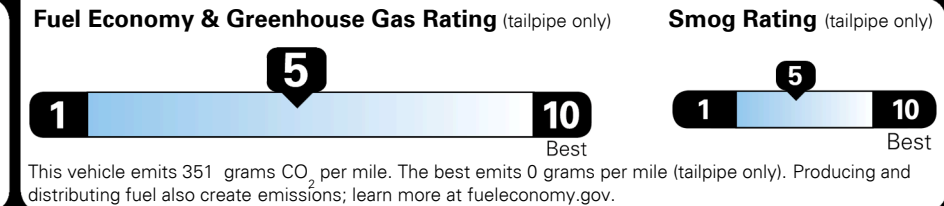

\$95.00  
 \$135.00

**MSRP INCLUDING OPTIONS**

**\$ 26,220.00**

INLAND FREIGHT AND HANDLING

**\$ 1,045.00**

**TOTAL MANUFACTURER'S SUGGESTED RETAIL PRICE ▶**

**\$ 27,265.00**

TOTAL ADDITIONAL WEIGHT: 14.5

**EPA DOT Fuel Economy and Environment**

**Gasoline Vehicle**

**You spend \$250 more in fuel costs over 5 years**  
 compared to the average new vehicle.

**Annual fuel cost \$1,550**

Actual results will vary for many reasons, including driving conditions and how you drive and maintain your vehicle. The average new vehicle gets 27 MPG and costs \$7,500 to fuel over 5 years. Cost estimates are based on 15,000 miles per year at \$ 2.70 per gallon. MPGe is miles per gasoline gallon equivalent. Vehicle emissions are a significant cause of climate change and smog.