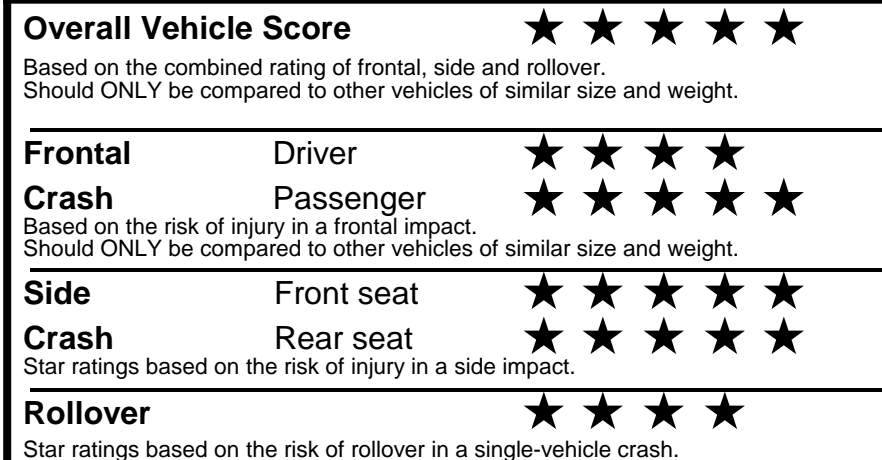

fueleconomy.gov

Calculate personalized estimates and compare vehicles

GOVERNMENT 5-STAR SAFETY RATINGS

Star ratings range from 1 to 5 stars (★★★★★) with 5 being the highest. Source: National Highway Traffic Safety Administration (NHTSA). www.safercar.gov or 1-888-327-4236