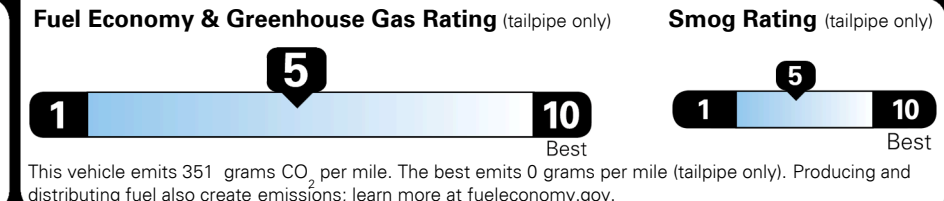

TOTAL ADDITIONAL WEIGHT: 22.7

EPA DOT Fuel Economy and Environment

Gasoline Vehicle

You spend \$250 more in fuel costs over 5 years compared to the average new vehicle.

Annual fuel cost \$1,550

Actual results will vary for many reasons, including driving conditions and how you drive and maintain your vehicle. The average new vehicle gets 27 MPG and costs \$7,500 to fuel over 5 years. Cost estimates are based on 15,000 miles per year at \$ 2.70 per gallon. MPGe is miles per gasoline gallon equivalent. Vehicle emissions are a significant cause of climate change and smog.