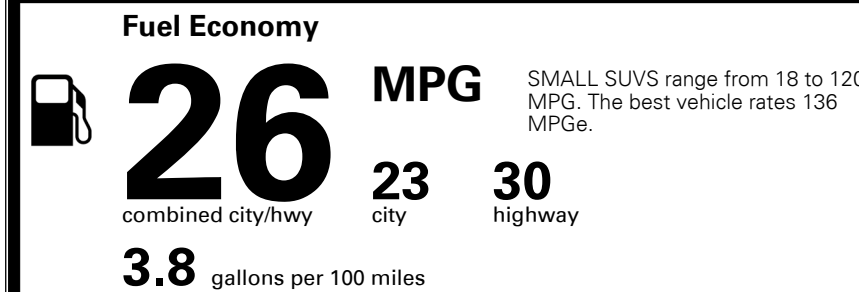

TOTAL ADDITIONAL WEIGHT: 22.7

EPA DOT Fuel Economy and Environment

Gasoline Vehicle

You spend \$250 more in fuel costs over 5 years compared to the average new vehicle.

Annual fuel cost \$1,550

Actual results will vary for many reasons, including driving conditions and how you drive and maintain your vehicle. The average new vehicle gets 27 MPG and costs \$7,500 to fuel over 5 years. Cost estimates are based on 15,000 miles per year at \$ 2.70 per gallon. MPGe is miles per gasoline gallon equivalent. Vehicle emissions are a significant cause of climate change and smog.