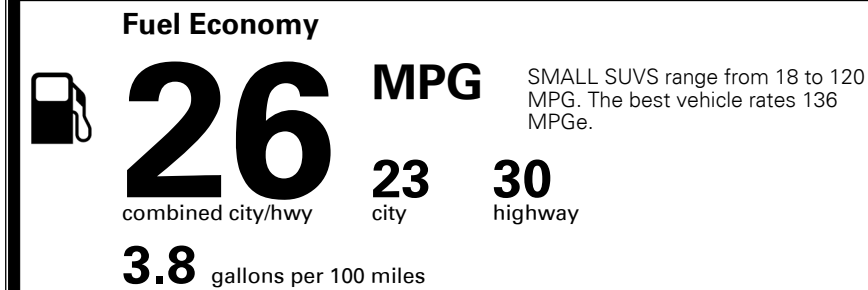

\$ 30,520.00

EPA DOT Fuel Economy and Environment

Gasoline Vehicle

You spend \$250 more in fuel costs over 5 years compared to the average new vehicle.

Annual fuel cost \$1,550

Actual results will vary for many reasons, including driving conditions and how you drive and maintain your vehicle. The average new vehicle gets 27 MPG and costs \$7,500 to fuel over 5 years. Cost estimates are based on 15,000 miles per year at \$ 2.70 per gallon. MPGe is miles per gasoline gallon equivalent. Vehicle emissions are a significant cause of climate change and smog.