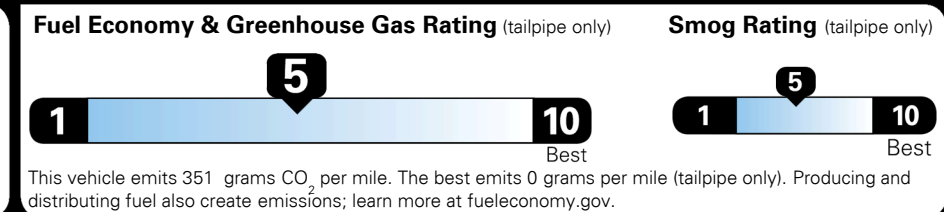

\$ 30,520.00

EPA DOT Fuel Economy and Environment

Gasoline Vehicle

You spend \$250 more in fuel costs over 5 years compared to the average new vehicle.

Annual fuel cost \$1,550

Actual results will vary for many reasons, including driving conditions and how you drive and maintain your vehicle. The average new vehicle gets 27 MPG and costs \$7,500 to fuel over 5 years. Cost estimates are based on 15,000 miles per year at \$ 2.70 per gallon. MPGe is miles per gasoline gallon equivalent. Vehicle emissions are a significant cause of climate change and smog.