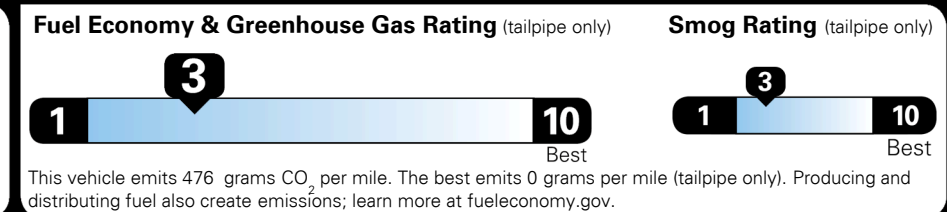

EPA DOT Fuel Economy and Environment

Gasoline Vehicle

Fuel Economy
19 MPG
combined city/hwy
5.3 gallons per 100 miles
MINIVANS range from 19 to 52 MPG. The best vehicle rates 136 MPGe.

You spend $2,750 more in fuel costs over 5 years
compared to the average new vehicle.

Annual fuel cost $1,900