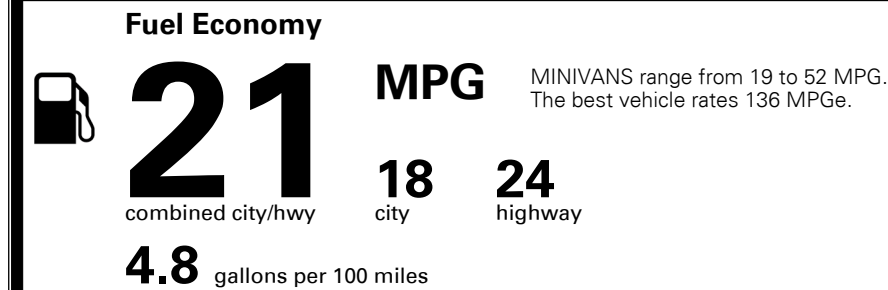

\$ 41,100.00

\$1,500.00

Included
 \$50.00

MSRP INCLUDING OPTIONS

\$ 42,650.00

INLAND FREIGHT AND HANDLING

\$ 1,045.00

TOTAL MANUFACTURER'S SUGGESTED RETAIL PRICE ▶

\$ 43,695.00

TOTAL ADDITIONAL WEIGHT: 9.6

EPA DOT Fuel Economy and Environment

Gasoline Vehicle

You spend \$2,000 more in fuel costs over 5 years
 compared to the average new vehicle.

Annual fuel cost \$1,800