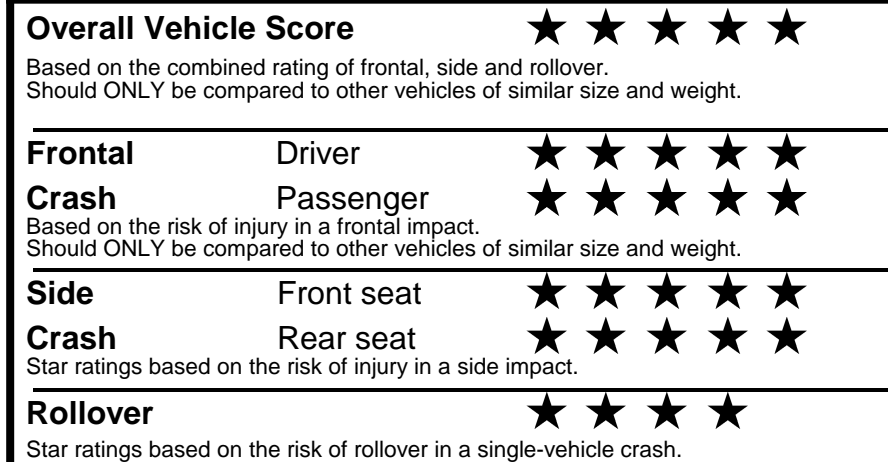

GOVERNMENT 5-STAR SAFETY RATINGS

Star ratings range from 1 to 5 stars (★★★★★) with 5 being the highest.
Source: National Highway Traffic Safety Administration (NHTSA).
www.safercar.gov or 1-888-327-4236

Manufacturer's suggested retail price includes Manufacturer's recommended pre-delivery service. License and title fees, state and local taxes and other dealer installed options and accessories are not included in the manufacturer's suggested retail price.

PARTS CONTENT INFORMATION

FOR VEHICLES IN THIS CAR LINE U.S./CANADIAN PARTS CONTENT: 3 %

MAJOR SOURCES OF FOREIGN PARTS: KOREA: 90%

NOTE: PARTS CONTENT DOES NOT INCLUDE FINAL ASSEMBLY, DISTRIBUTION, OR OTHER NON-PARTS COSTS.

FOR THIS VEHICLE FINAL ASSEMBLY POINT: GWANGMYEONG, KOREA

COUNTRY OF ORIGIN

ENGINE: KOREA
TRANSMISSION: KOREA