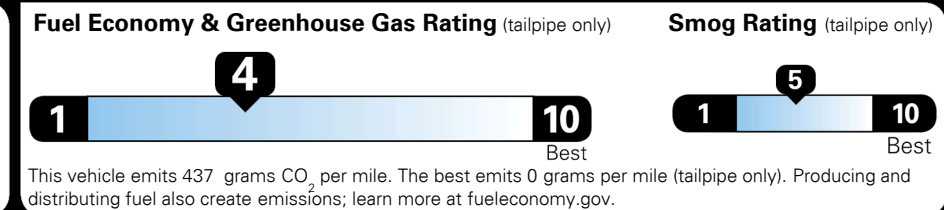

\$ 43,695.00

TOTAL ADDITIONAL WEIGHT: 9.6

EPA DOT Fuel Economy and Environment

Gasoline Vehicle

You spend \$2,000 more in fuel costs over 5 years
 compared to the average new vehicle.

Annual fuel cost \$1,800