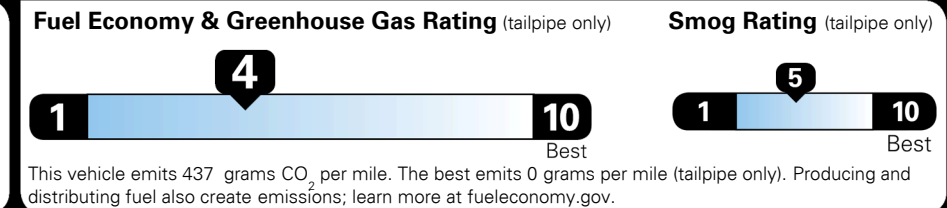

\$1,500.00
 Included
 \$50.00
 \$95.00

MSRP INCLUDING OPTIONS

\$ 42,745.00

INLAND FREIGHT AND HANDLING

\$ 1,045.00

TOTAL MANUFACTURER'S SUGGESTED RETAIL PRICE ▶

\$ 43,790.00

TOTAL ADDITIONAL WEIGHT: 11.3

EPA DOT Fuel Economy and Environment

Gasoline Vehicle

You spend \$2,000 more in fuel costs over 5 years compared to the average new vehicle.

Annual fuel cost \$1,800

Actual results will vary for many reasons, including driving conditions and how you drive and maintain your vehicle. The average new vehicle gets 27 MPG and costs \$7,000 to fuel over 5 years. Cost estimates are based on 15,000 miles per year at \$ 2.55 per gallon. MPGe is miles per gasoline gallon equivalent. Vehicle emissions are a significant cause of climate change and smog.