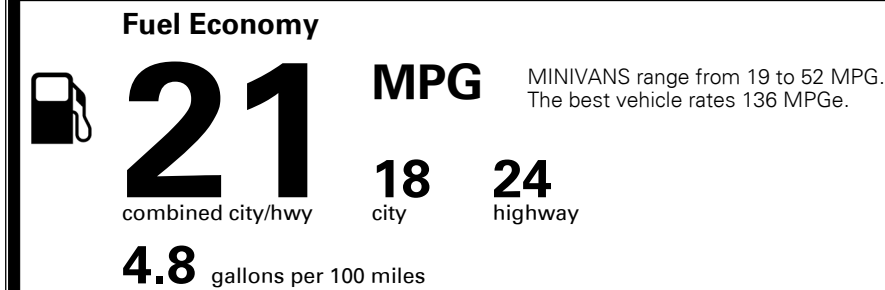

\$1,500.00
 Included
 \$50.00
 \$95.00

MSRP INCLUDING OPTIONS

\$ 42,745.00

INLAND FREIGHT AND HANDLING

\$ 1,045.00

TOTAL MANUFACTURER'S SUGGESTED RETAIL PRICE ▶

\$ 43,790.00

TOTAL ADDITIONAL WEIGHT: 11.3

EPA DOT Fuel Economy and Environment

Gasoline Vehicle

You spend \$2,000 more in fuel costs over 5 years compared to the average new vehicle.

Annual fuel cost \$1,800

Actual results will vary for many reasons, including driving conditions and how you drive and maintain your vehicle. The average new vehicle gets 27 MPG and costs \$7,000 to fuel over 5 years. Cost estimates are based on 15,000 miles per year at \$ 2.55 per gallon. MPGe is miles per gasoline gallon equivalent. Vehicle emissions are a significant cause of climate change and smog.