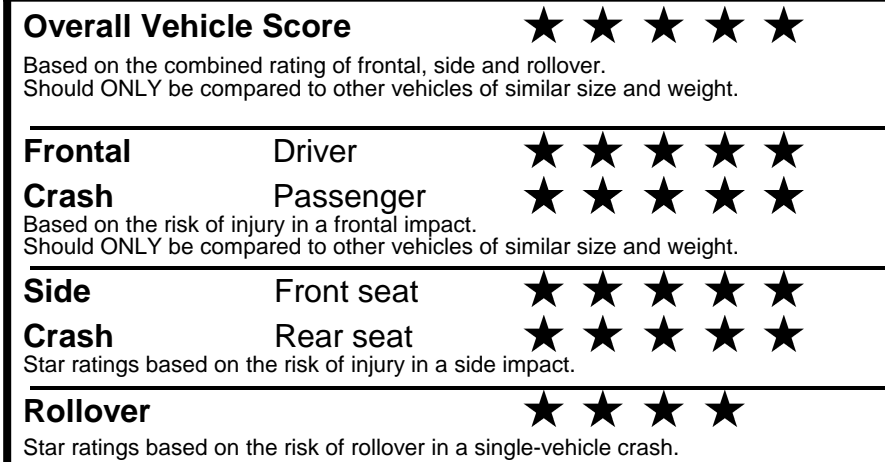

fueleconomy.gov

Calculate personalized estimates and compare vehicles

GOVERNMENT 5-STAR SAFETY RATINGS

Star ratings range from 1 to 5 stars (★★★★★) with 5 being the highest. Source: National Highway Traffic Safety Administration (NHTSA). www.safercar.gov or 1-888-327-4236