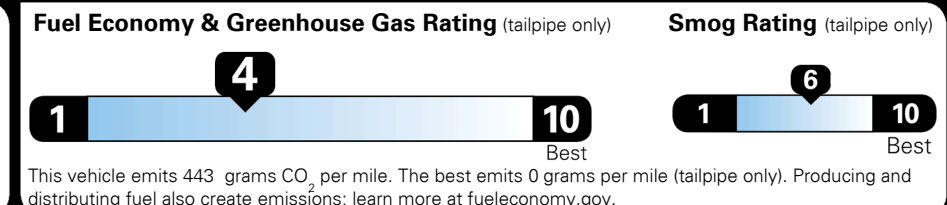

EPA DOT Fuel Economy and Environment

Gasoline Vehicle

Fuel Economy
20 MPG combined city/hwy
18 MPG city
24 MPG highway
5.0 gallons per 100 miles
* These estimates reflect new EPA methods beginning with 2017 models.

You spend $2,250 more in fuel costs over 5 years compared to the average new vehicle.

Annual fuel cost $1,850