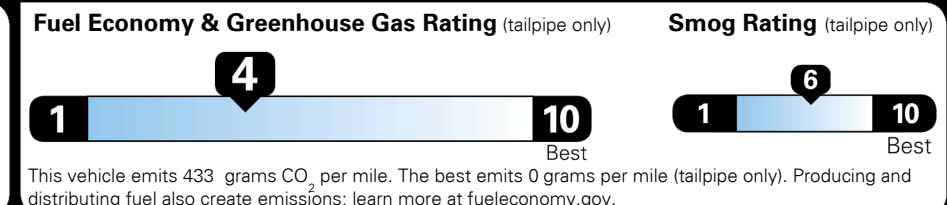

EPA DOT Fuel Economy and Environment

Gasoline Vehicle

Fuel Economy
21 MPG combined city/hwy
18 MPG city
25 MPG highway
4.8 gallons per 100 miles

MINIVANS range from 19 to 23 MPG. The best vehicle rates 119 MPGe.

You spend $1,750 more in fuel costs over 5 years
compared to the average new vehicle.

Annual fuel cost $1,750