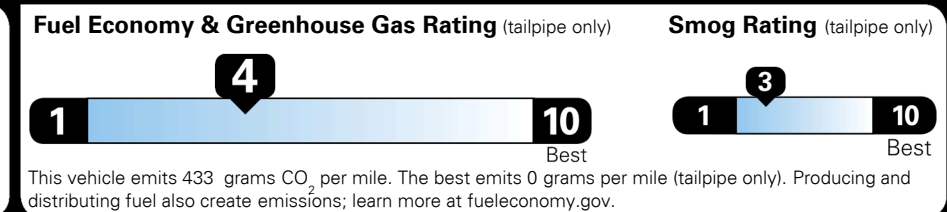

EPA DOT Fuel Economy and Environment

Gasoline Vehicle

Fuel Economy
21 MPG
combined city/hwy
18 city
25 highway
4.8 gallons per 100 miles
MINIVANS range from 19 to 52 MPG. The best vehicle rates 136 MPGe.

You spend $1,750 more in fuel costs over 5 years
compared to the average new vehicle.

Annual fuel cost $1,700