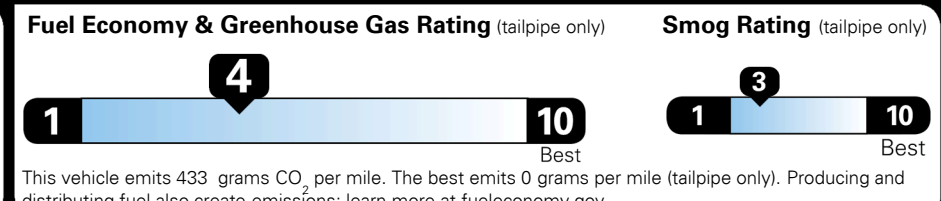

EPA DOT Fuel Economy and Environment

Gasoline Vehicle

Fuel Economy

21 MPG
combined city/hwy

18 MPG
city

25 MPG
highway

4.8 gallons per 100 miles

MINIVANS range from 19 to 52 MPG.
The best vehicle rates 136 MPGe.

You spend $1,750 more in fuel costs over 5 years
compared to the average new vehicle.

Annual fuel cost $1,700