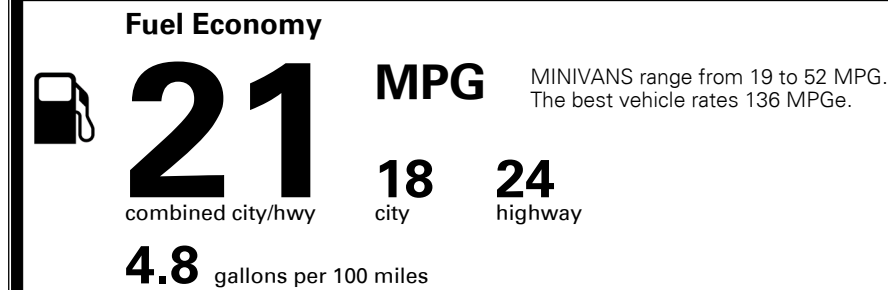

MANUFACTURER'S SUGGESTED RETAIL PRICE ▶

$ 41,100.00

ADDITIONAL INSTALLED EQUIPMENT:
(In addition to or in place of standard features)
Snow White Pearl Paint $395.00
Carpeted Floor Mats $50.00
Cargo Net $95.00
Mud Guards

MSRP INCLUDING OPTIONS

$ 41,640.00

INLAND FREIGHT AND HANDLING

$ 1,045.00

TOTAL MANUFACTURER'S SUGGESTED RETAIL PRICE ▶

$ 42,685.00

TOTAL ADDITIONAL WEIGHT: 11.3

EPA DOT Fuel Economy and Environment

Gasoline Vehicle

You spend $2,000 more in fuel costs over 5 years
compared to the average new vehicle.

Annual fuel cost $1,800