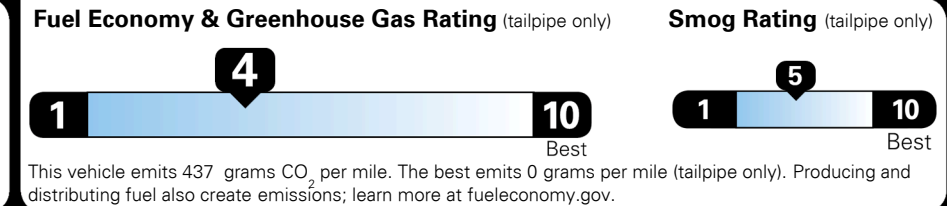

Actual results will vary for many reasons, including driving conditions and how you drive and maintain your vehicle. The average new vehicle gets 27 MPG and costs $7,000 to fuel over 5 years. Cost estimates are based on 15,000 miles per year at $ 2.55 per gallon. MPGe is miles per gasoline gallon equivalent. Vehicle emissions are a significant cause of climate change and smog.

fueleconomy.gov

Calculate personalized estimates and compare vehicles