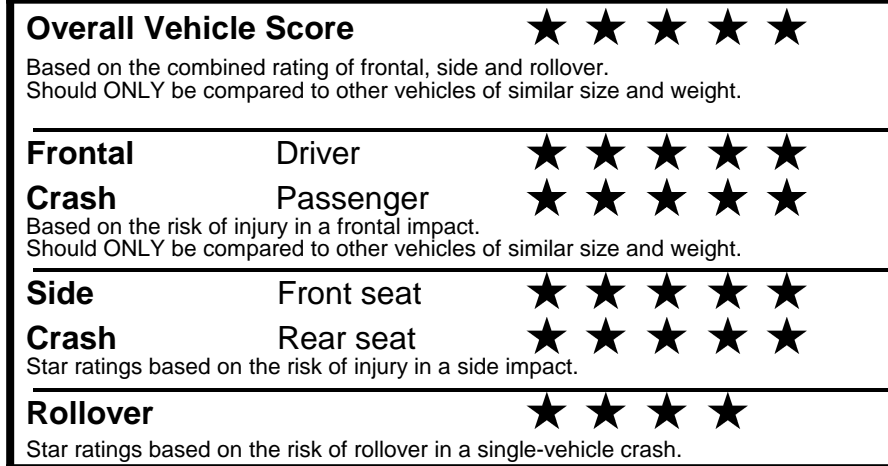

**fueleconomy.gov**

Calculate personalized estimates and compare vehicles

**GOVERNMENT 5-STAR SAFETY RATINGS**

Star ratings range from 1 to 5 stars (★★★★★) with 5 being the highest. Source: National Highway Traffic Safety Administration (NHTSA). [www.safercar.gov](http://www.safercar.gov) or 1-888-327-4236