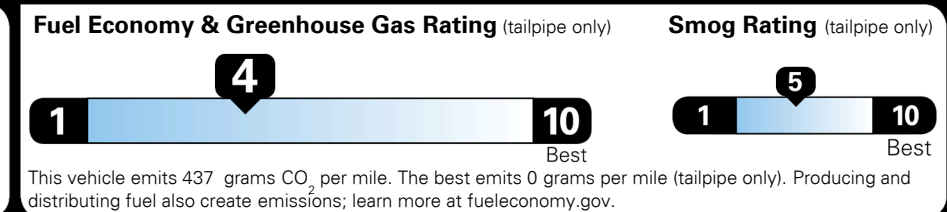

EPA DOT Fuel Economy and Environment

Gasoline Vehicle

Fuel Economy

21 MPG
combined city/hwy

18 MPG
city

24 MPG
highway

4.8 gallons per 100 miles

MINIVANS range from 19 to 52 MPG.
The best vehicle rates 136 MPGe.

You spend $2,000 more in fuel costs over 5 years
compared to the average new vehicle.

Annual fuel cost $1,800