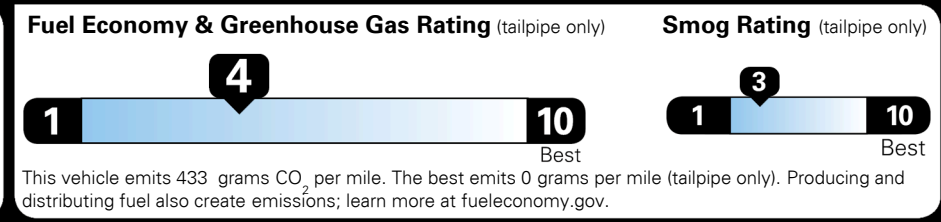

Actual results will vary for many reasons, including driving conditions and how you drive and maintain your vehicle. The average new vehicle gets 27 MPG and costs $6,750 to fuel over 5 years. Cost estimates are based on 15,000 miles per year at $ 2.40 per gallon. MPGe is miles per gasoline gallon equivalent. Vehicle emissions are a significant cause of climate change and smog.

fueleconomy.gov
Calculate personalized estimates and compare vehicles

Smartphone QR Code

GOVERNMENT 5-STAR SAFETY RATINGS

Overall Vehicle Score ★★★★★
Based on the combined rating of frontal, side and rollover. Should ONLY be compared to other vehicles of similar size and weight.

Frontal	Driver	★★★★★
Crash	Passenger	★★★★★
Side	Front seat	★★★★★
Crash	Rear seat	★★★★★
Rollover		★★★★★

Star ratings based on the risk of injury in a frontal impact. Should ONLY be compared to other vehicles of similar size and weight.

Star ratings based on the risk of injury in a side impact.

Star ratings based on the risk of rollover in a single-vehicle crash.

Star ratings range from 1 to 5 stars (★★★★★) with 5 being the highest.
Source: National Highway Traffic Safety Administration (NHTSA).
www.safercar.gov or 1-888-327-4236

Manufacturer's suggested retail price includes Manufacturer's recommended pre-delivery service. License and title fees, state and local taxes and other dealer installed options and accessories are not included in the manufacturer's suggested retail price.

PARTS CONTENT INFORMATION

FOR VEHICLES IN THIS CAR LINE U.S./CANADIAN PARTS CONTENT: 3 %

MAJOR SOURCES OF FOREIGN PARTS: KOREA: 90%

NOTE: PARTS CONTENT DOES NOT INCLUDE FINAL ASSEMBLY, DISTRIBUTION, OR OTHER NON-PARTS COSTS.

FOR THIS VEHICLE FINAL ASSEMBLY POINT: GWANGMYEONG, KOREA

COUNTRY OF ORIGIN

ENGINE: KOREA

TRANSMISSION: KOREA