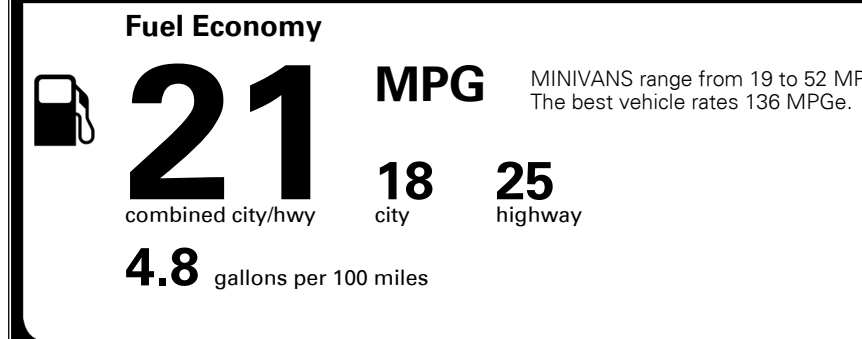

MANUFACTURER'S SUGGESTED RETAIL PRICE ▶ $ 37,000.00

ADDITIONAL INSTALLED EQUIPMENT:
(In addition to or in place of standard features)
Venetian Red Paint $295.00
SX Advanced Touring Package $3,900.00
- Xenon HID Headlights w/ Smart High Beam
- Dynamic Bending Headlights
- Heated Steering Wheel
- Removable 2nd Row Center Seat
- Autonomous Emergency Braking (AEB)
- Forward Collision Warning System (FCWS)
- Lane Departure Warning System (LDWS)
- Surround View Monitoring (SVM)
- Smart Cruise Control (SCC)
- Luggage Zone 110V Power Inverter
Carpeted Floor Mats
Rear Seat Entertainment System
Remote Start - Push Button

Included $1,095.00
$425.00

MSRP INCLUDING OPTIONS $ 42,715.00

INLAND FREIGHT AND HANDLING $ 990.00

TOTAL MANUFACTURER'S SUGGESTED RETAIL PRICE ▶ $ 43,705.00

TOTAL ADDITIONAL WEIGHT: 23.8

EPA DOT Fuel Economy and Environment

Gasoline Vehicle

You spend $1,750 more in fuel costs over 5 years
compared to the average new vehicle.

Annual fuel cost $1,700