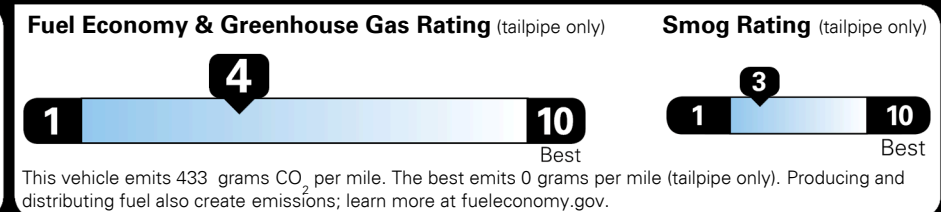

EPA DOT Fuel Economy and Environment

Gasoline Vehicle

Fuel Economy

21 MPG
combined city/hwy

18 MPG
city

25 MPG
highway

4.8 gallons per 100 miles

MINIVANS range from 19 to 52 MPG. The best vehicle rates 136 MPGe.

You spend $1,750 more in fuel costs over 5 years
compared to the average new vehicle.

Annual fuel cost $1,700