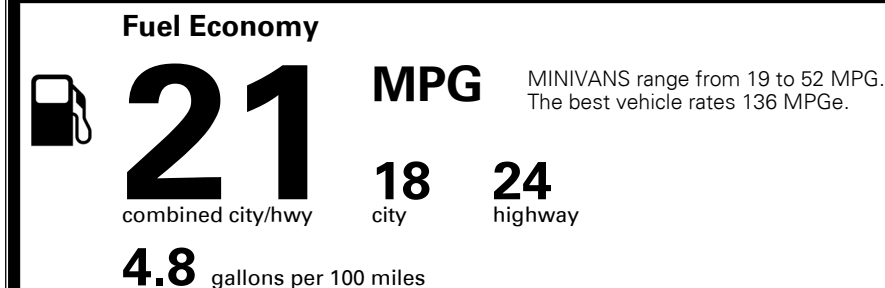

MSRP INCLUDING OPTIONS \$ 35,745.00

INLAND FREIGHT AND HANDLING \$ 1,045.00

TOTAL MANUFACTURER'S SUGGESTED RETAIL PRICE ▶ \$ 36,790.00

EPA DOT Fuel Economy and Environment

Gasoline Vehicle

You spend \$2,000 more in fuel costs over 5 years compared to the average new vehicle.