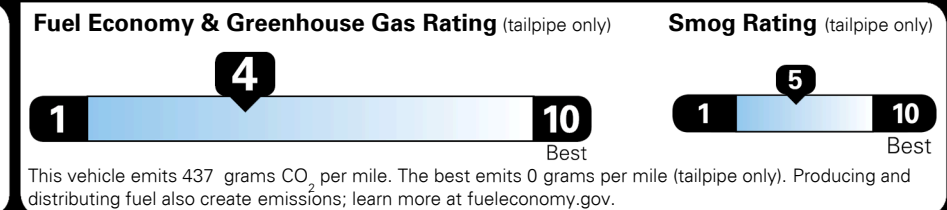

You spend $2,000 more in fuel costs over 5 years compared to the average new vehicle.

Annual fuel cost $1,800