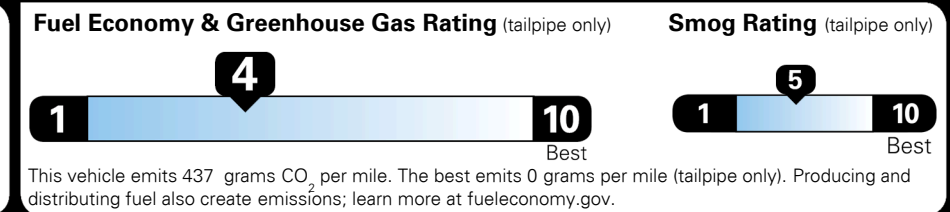

You spend $2,000 more in fuel costs over 5 years compared to the average new vehicle.

Annual fuel cost $1,800