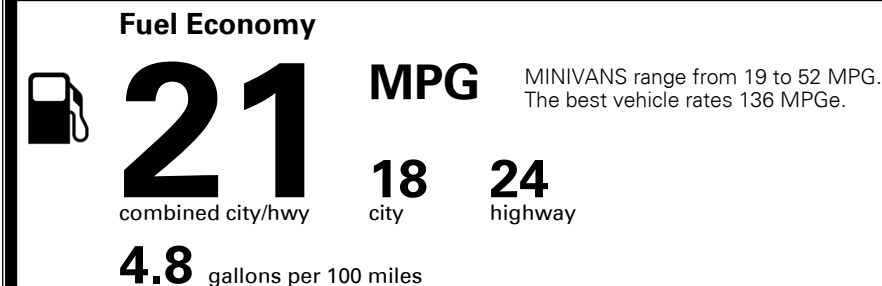

MSRP INCLUDING OPTIONS

\$ 35,445.00

INLAND FREIGHT AND HANDLING

\$ 1,045.00

TOTAL MANUFACTURER'S SUGGESTED RETAIL PRICE ▶

\$ 36,490.00

EPA DOT Fuel Economy and Environment

Gasoline Vehicle

You spend \$2,000 more in fuel costs over 5 years compared to the average new vehicle.

Annual fuel cost \$1,800

Actual results will vary for many reasons, including driving conditions and how you drive and maintain your vehicle. The average new vehicle gets 27 MPG and costs \$7,000 to fuel over 5 years. Cost estimates are based on 15,000 miles per year at \$ 2.55 per gallon. MPGe is miles per gasoline gallon equivalent. Vehicle emissions are a significant cause of climate change and smog.