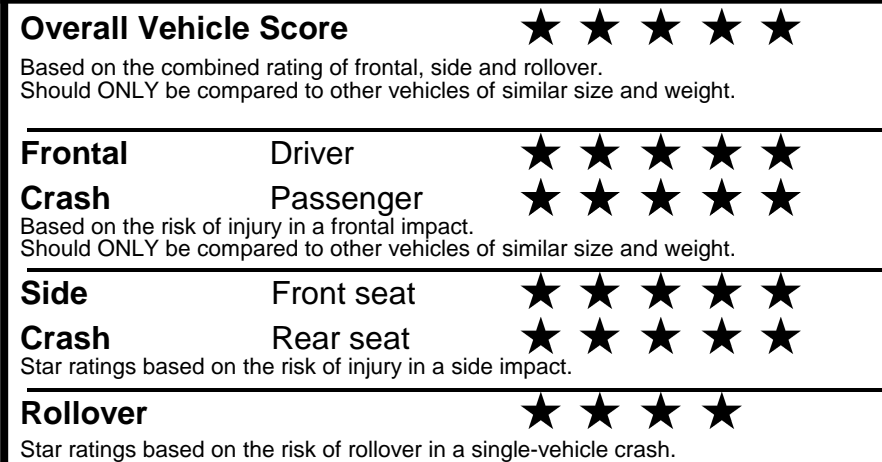

fueleconomy.gov

Calculate personalized estimates and compare vehicles

GOVERNMENT 5-STAR SAFETY RATINGS

Star ratings range from 1 to 5 stars (★★★★★) with 5 being the highest. Source: National Highway Traffic Safety Administration (NHTSA). www.safercar.gov or 1-888-327-4236